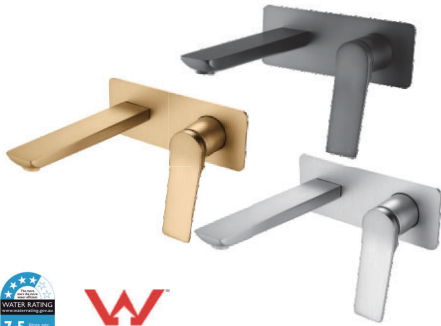

Finish: Chrome/Matte Black

Material: Brass

Weight: 1.65kg

Package Size: 38.5X18.5X10.5cm

Tall Basin Mixer

CH0110.BM/OX0110.BM

Finish: Chrome/Matte Black

Material: Brass

Weight: 1.65kg

Package Size: 38.5X18.5X10.5cm

Wall Mixer With Spout

CH0153-2-EX.BM/OX0153-2-EX.BM/BU0153-2-EX.BM/BUGM0153-2-EX.BM/BUYG0153-2-EX.BM

Finish: Chrome/Matte Black/Brushed Gunmetal Grey/
Brushed Nickel/Brushed Yellow Gold
Material: Brass
Weight: 2.0kg
Package Size: 29.5X22X8cm