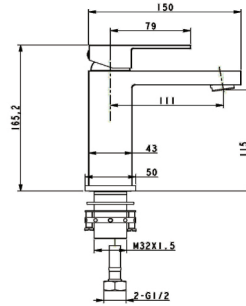

Basin Mixer

CH0131.BM/OX0131.BM/BU0131.BM

Finish: Chrome/Matte Black/Brushed Nickel
Material: Brass
Weight: 1.9kg
Package Size: 42.5X22X7.5cm

Tall Basin Mixer

CH0152.BM/OX0152.BM/BU0152.BM

Finish: Chrome/Matte Black/Brushed Nickel
Material: Brass
Weight: 3.0kg
Package Size: 44X21X6cm

Basin Mixer

CH0138.BM/OX0138.BM

Finish: Chrome/Matte Black
Material: Brass
Weight: 1.65kg
Package Size: 29.5X22X8cm

Tall Basin Mixer

CH0148.BM/OX0148.BM

Finish: Chrome/Matte Black
Material: Brass
Weight: 2.4kg
Package Size: 42X22X7.5cm