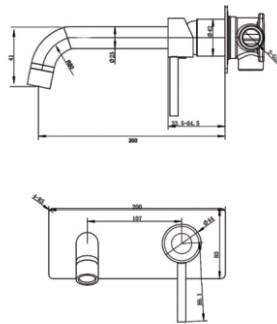

Weight: 1.65kg

Package Size: 38.5X18.5X10.5cm

Wall Mixer With Spout

CH0153-2-EX.BM/OX0153-2-EX.BM/BU0153-2-EX.BM/BUGM0153-2-EX.BM/BUYG0153-2-EX.BM

Finish: Chrome/Matte Black/Brushed Gunmetal Grey/
Brushed Nickel/Brushed Yellow Gold
Material: Brass
Weight: 2.0kg
Package Size: 29.5X22X8cm

Wall Mixer With Spout

CH0159.BM/OX0159.BM

Finish: Chrome/Matte Black
Material: Brass
Weight: 2.0kg
Package Size: 30X22X8cm

Wall Mixer With Spout

CH0223-2-EX.BM/OX0223-2-EX.BM

Finish: Chrome/Matte Black
Material: Brass
Weight: 2.0kg
Package Size: 29.5X22X8cm

Wall Mixer With Spout

CH0158-2.BM/OX0158-2.BM/BU0158-2.BM

Finish: Chrome/Matte Black/Brushed Nickel
Material: Brass
Weight: 2.0kg
Package Size: 30.5X22.5X7.5cm

Wall Mixer With Spout

CH0113-2-EX.BM/OX0113-2-EX.BM

Finish: Chrome/Matte Black
Material: Brass
Weight: 2.1kg
Package Size: 29.5X22X8cm

Wall Mixer With Spout

CH0143-2-EX.BM/OX0143-2-EX.BM

Finish: Chrome/Matte Black
Material: Brass
Weight: 2.0kg
Package Size: 30.5X22.5X7.5cm