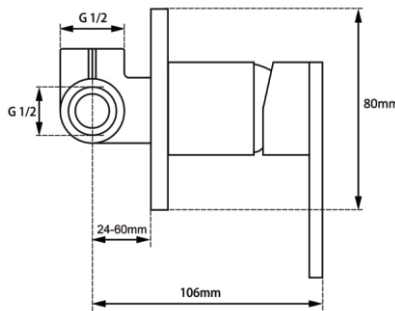

Wall Mixer

CH0167-2.ST/OX0167-2.ST/BU0167-2.ST

Finish: Chrome/Matte Black/Brushed Nickel
Material: Brass
Weight: 1kg
Package Size: 23X17X11cm

Shower Wall Taps

CH0001.ST

Finish: Chrome
Material: Brass
Weight: 0.9kg
Package Size: 16X14X6.5cm

Wall Mixer With Diverter

CH0115-2.ST/OX0115-2.ST

Finish: Chrome/Matte Black
Material: Brass
Weight: 1.95kg
Package Size: 20.5X16.5X8cm

Wall Mixer

CH0106-2.ST/OX0106-2.ST

Finish: Chrome/Matte Black
Material: Brass
Weight: 1.1kg
Package Size: 16X14X6.5cm

Shower Wall Taps

CH0002.ST/OX0002.ST

Finish: Chrome/Matte Black
Material: Brass
Weight: 1.3kg
Package Size: 16X14X7cm

Wall Mixer With Diverter

CH0125-2.ST/OX0125-2.ST/BU0125-2.ST/
GM0125-2.ST/BUYG0125-2.ST

Finish: Chrome/Matte Black/Brushed Nickel/Gunmetal
Grey/Brushed Yellow Gold
Material: Brass
Weight: 2.0kg
Package Size: 21.5X17.5X8.5cm

Wall Mixer

CH0126-2.ST/OX0126-2.ST

Finish: Chrome/Matte Black
Material: Brass
Weight: 0.8kg
Package Size: 16X14X6.5cm