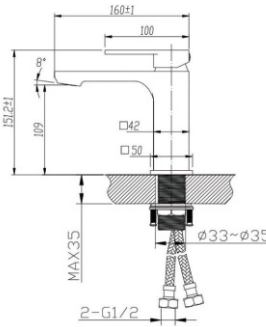

Tall Basin Mixer

CH0149.BM/OX0149.BM/BUGM0149.BM/
BU0149.BM/BUYG0149.BM

Finish: Chrome/Matte Black/Brushed Gunmetal Grey/
Brushed Nickel/Brushed Yellow Gold
Material: Brass
Weight: 2.0kg
Package Size: 44X21X8cm

Basin Mixer

CH0161.BM/OX0161.BM

Finish: Chrome/Matte Black
Material: Brass
Weight: 1.2kg
Package Size: 29X22X8cm

Tall Basin Mixer

CH0160.BM/OX0160.BM

Finish: Chrome/Matte Black
Material: Brass
Weight: 2.0kg
Package Size: 42X22X8cm

Basin Mixer

CH0222.BM/OX0222.BM

Finish: Chrome/Matte Black
Material: Brass
Weight: 1.25kg
Package Size: 29X22X8cm

Basin Mixer

CH0229.BM/OX0229.BM

Finish: Chrome/Matte Black
Material: Brass
Weight: 2.0kg
Package Size: 44X21X8cm

Basin Mixer

CH0131.BM/OX0131.BM/BU0131.BM

Finish: Chrome/Matte Black/Brushed Nickel
Material: Brass
Weight: 1.9kg
Package Size: 42.5X22X7.5cm

Tall Basin Mixer

CH0152.BM/OX0152.BM/BU0152.BM

Finish: Chrome/Matte Black/Brushed Nickel
Material: Brass
Weight: 3.0kg
Package Size: 44X21X6cm