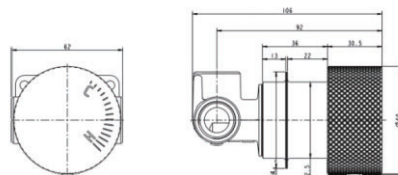

Wall Mixer

CH0126-2-80.ST/OX0126-2-80.ST/
BUYG0126-2-80.ST

Finish: Chrome/Matte Black/Brushed Yellow Gold
Material: Brass
Weight: 0.8kg
Package Size: 16X14X6.5cm

Wall Taps

CH0007.ST/OX0007.ST

Finish: Chrome/Matte Black
Material: Brass
Weight: 0.8kg
Package Size: 9.5X7.5X5cm

Washing Machine Taps

CH0016.WMT + CH0016.WMT/
OX0016.WMT + OX0016.WMT

Finish: Chrome/Matte Black
Material: Brass
Weight: 0.5kg
Package Size: 20X14X10cm

Washing Machine Taps

CH0017.WMT + CH0017.WMT/
OX0017.WMT + OX0017.WMT

Finish: Chrome/Matte Black
Material: Brass
Weight: 0.5kg
Package Size: 20X14X10cm

Wall Mixer Handle

CH0169.HD/OX0169.HD/BU0169.HD/
BUYG0169.HD/BUGM0169.HD

Finish: Chrome/Matte Black/Brushed Nickel/
Brushed Yellow Gold/Brushed Gun Metal Grey
Material: Brass
Weight: 0.3kg
Package Size: 15X14X7.5cm