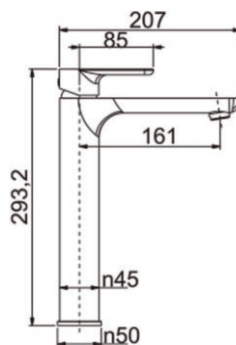

Basin Mixer

CH0161.BM/OX0161.BM

Finish: Chrome/Matte Black
Material: Brass
Weight: 1.2kg
Package Size: 29X22X8cm

Tall Basin Mixer

CH0160.BM/OX0160.BM

Finish: Chrome/Matte Black
Material: Brass
Weight: 2.0kg
Package Size: 42X22X8cm

Basin Mixer

CH0222.BM/OX0222.BM

Finish: Chrome/Matte Black
Material: Brass
Weight: 1.25kg
Package Size: 29X22X8cm

Basin Mixer

CH0229.BM/OX0229.BM

Finish: Chrome/Matte Black
Material: Brass
Weight: 2.0kg
Package Size: 44X21X8cm

Basin Mixer

CH0131.BM/OX0131.BM/BU0131.BM

Finish: Chrome/Matte Black/Brushed Nickel
Material: Brass
Weight: 1.9kg
Package Size: 42.5X22X7.5cm

Tall Basin Mixer

CH0152.BM/OX0152.BM/BU0152.BM

Finish: Chrome/Matte Black/Brushed Nickel
Material: Brass
Weight: 3.0kg
Package Size: 44X21X6cm

Basin Mixer

CH0138.BM/OX0138.BM

Finish: Chrome/Matte Black
Material: Brass
Weight: 1.65kg
Package Size: 29.5X22X8cm

Tall Basin Mixer

CH0148.BM/OX0148.BM

Finish: Chrome/Matte Black
Material: Brass
Weight: 2.4kg
Package Size: 42X22X7.5cm