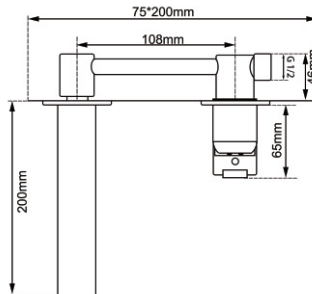

Weight: 1.65kg

Package Size: 38.5X18.5X10.5cm

Wall Mixer With Spout

CH0153-2-EX.BM/OX0153-2-EX.BM/BU0153-2-EX.BM/BUGM0153-2-EX.BM/BUYG0153-2-EX.BM

Finish: Chrome/Matte Black/Brushed Gunmetal Grey/
Brushed Nickel/Brushed Yellow Gold
Material: Brass
Weight: 2.0kg
Package Size: 29.5X22X8cm

Wall Mixer With Spout

CH0159.BM/OX0159.BM

Finish: Chrome/Matte Black
Material: Brass
Weight: 2.0kg
Package Size: 30X22X8cm

Wall Mixer With Spout

CH0223-2-EX.BM/OX0223-2-EX.BM

Finish: Chrome/Matte Black
Material: Brass
Weight: 2.0kg
Package Size: 29.5X22X8cm

Wall Mixer With Spout

CH0158-2.BM/OX0158-2.BM/BU0158-2.BM

Finish: Chrome/Matte Black/Brushed Nickel
Material: Brass
Weight: 2.0kg
Package Size: 30.5X22.5X7.5cm

Wall Mixer With Spout

CH0113-2-EX.BM/OX0113-2-EX.BM

Finish: Chrome/Matte Black
Material: Brass
Weight: 2.1kg
Package Size: 29.5X22X8cm

Wall Mixer With Spout

CH0143-2-EX.BM/OX0143-2-EX.BM

Finish: Chrome/Matte Black
Material: Brass
Weight: 2.0kg
Package Size: 30.5X22.5X7.5cm