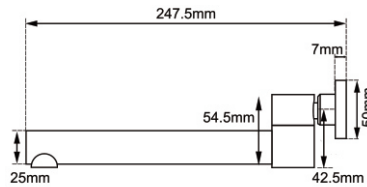

Wall Spout

CH0016.BS/OX0016.BS

Finish: Chrome/Matte Black
Material: Brass
Weight: 0.5kg
Package Size: 24X7X6.5cm

Wall Spout

CH0220.BS/OX0220.BS

Finish: Chrome/Matte Black
Material: Brass
Weight: 0.6kg
Package Size: 24X7X6.5cm

Swivel Wall Spout

CH0003.BS/OX0003.BS

Finish: Chrome/Matte Black
Material: Brass
Weight: 0.7kg
Package Size: 32X7X7cm

Wall Spout With Diverter

CH0011.BS/OX0011.BS

Finish: Chrome/Matte Black
Material: Brass
Weight: 0.7kg
Package Size: 33X7X7cm

Swivel Wall Spout

CH0004.BS/OX0004.BS

Finish: Chrome/Matte Black
Material: Brass
Weight: 0.7kg
Package Size: 32X7X7cm

Wall Spout

**CH0012.BS/OX0012.BS/BU0012.BS/
GM0012.BS/BUYG0012.BS**

Finish: Chrome/Matte Black/Brushed Nickel/Gunmetal
Grey/Brushed Yellow Gold
Material: Brass
Weight: 0.3kg
Package Size: 33X7.5X7.5cm