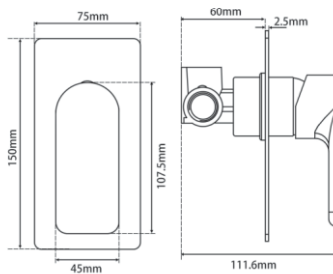

Finish: Chrome/Matte Black/Brushed Gunmetal Grey/
Brushed Nickel/Brushed Yellow Gold
Material: Brass
Weight: 1.75kg
Package Size: 23X17X11cm

Wall Mixer With Diverter

CH0166.ST/OX0166.ST

Finish: Chrome/Matte Black
Material: Brass
Weight: 2kg
Package Size: 21X9X11cm

Wall Mixer

CH0164.ST/OX0164.ST

Finish: Chrome/Matte Black
Material: Brass
Weight: 1.75kg
Package Size: 16X9X11cm

Wall Mixer With Diverter

CH0225-2.ST/OX0225-2.ST

Finish: Chrome/Matte Black
Material: Brass
Weight: 1.75kg
Package Size: 23X17X11cm

Wall Mixer

CH0226-2.ST/OX0226-2.ST

Finish: Chrome/Matte Black
Material: Brass
Weight: 1.75kg
Package Size: 23X17X11cm

Wall Mixer With Diverter

CH0165-2.ST/OX0165-2.ST/BU0165-2.ST

Finish: Chrome/Matte Black/Brushed Nickel
Material: Brass
Weight: 2kg
Package Size: 20X16.5X8cm

Wall Mixer

CH0167-2.ST/OX0167-2.ST/BU0167-2.ST

Finish: Chrome/Matte Black/Brushed Nickel
Material: Brass
Weight: 1kg
Package Size: 23X17X11cm

Shower Wall Taps

CH0001.ST

Finish: Chrome
Material: Brass
Weight: 0.9kg
Package Size: 16X14X6.5cm