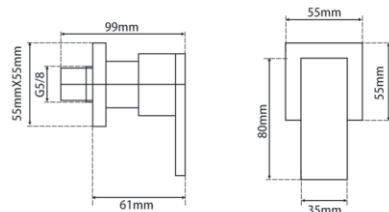

Wall Mixer

CH0167-2.ST/OX0167-2.ST/BU0167-2.ST

Finish: Chrome/Matte Black/Brushed Nickel
Material: Brass
Weight: 1kg
Package Size: 23X17X11cm

Shower Wall Taps

CH0001.ST

Finish: Chrome
Material: Brass
Weight: 0.9kg
Package Size: 16X14X6.5cm

Wall Mixer With Diverter

CH0115-2.ST/OX0115-2.ST

Finish: Chrome/Matte Black
Material: Brass
Weight: 1.95kg
Package Size: 20.5X16.5X8cm

Wall Mixer

CH0106-2.ST/OX0106-2.ST

Finish: Chrome/Matte Black
Material: Brass
Weight: 1.1kg
Package Size: 16X14X6.5cm

Shower Wall Taps

CH0002.ST/OX0002.ST

Finish: Chrome/Matte Black
Material: Brass
Weight: 1.3kg
Package Size: 16X14X7cm

Wall Mixer With Diverter

CH0125-2.ST/OX0125-2.ST/BU0125-2.ST/
GM0125-2.ST/BUYG0125-2.ST