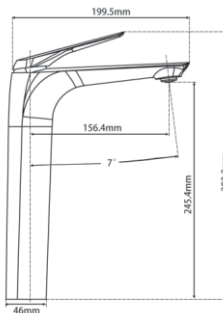

03

01

Basin Mixer
Wall mixer with Spout
Wall Spout
Wall mixer

Basin Mixer

CH0128.BM/OX0128.BM/BUGM0128.BM/
BU0128.BM/BUYG0128.BM

Finish: Chrome/Matte Black/Brushed Gunmetal Grey/
Brushed Nickel/Brushed Yellow Gold
Material: Brass
Weight: 1.25kg
Package Size: 29X22X8cm

Tall Basin Mixer

CH0149.BM/OX0149.BM/BUGM0149.BM/
BU0149.BM/BUYG0149.BM

Finish: Chrome/Matte Black/Brushed Gunmetal Grey/
Brushed Nickel/Brushed Yellow Gold
Material: Brass
Weight: 2.0kg
Package Size: 44X21X8cm

Basin Mixer

CH0161.BM/OX0161.BM

Finish: Chrome/Matte Black
Material: Brass
Weight: 1.2kg
Package Size: 29X22X8cm

Tall Basin Mixer

CH0160.BM/OX0160.BM

Finish: Chrome/Matte Black
Material: Brass
Weight: 2.0kg
Package Size: 42X22X8cm

Basin Mixer

CH0222.BM/OX0222.BM

Finish: Chrome/Matte Black
Material: Brass
Weight: 1.25kg
Package Size: 29X22X8cm

Basin Mixer

CH0229.BM/OX0229.BM

Finish: Chrome/Matte Black
Material: Brass
Weight: 2.0kg
Package Size: 44X21X8cm