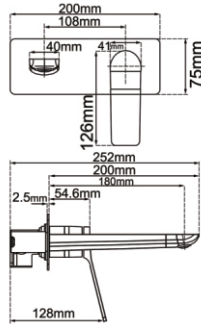

Basin Mixer

CH0123.BM/OX0123.BM

Finish: Chrome/Matte Black
Material: Brass
Weight: 1.2kg
Package Size: 30.5X22.5X7.5cm

Basin Mixer

CH0123-H.BM/OX0123-H.BM

Finish: Chrome/Matte Black
Material: Brass
Weight: 1.3kg
Package Size: 38.5X22.5X7.5cm

Basin Mixer

CH0120.BM/OX0120.BM

Finish: Chrome/Matte Black

Material: Brass

Weight: 1.5kg

Package Size: 44X21X6cm

Basin Mixer

CH0110.BM/OX0110.BM

Finish: Chrome/Matte Black

Material: Brass

Weight: 1.65kg

Package Size: 38.5X18.5X10.5cm

Tall Basin Mixer

CH0110.BM/OX0110.BM

Finish: Chrome/Matte Black

Material: Brass

Weight: 1.65kg

Package Size: 38.5X18.5X10.5cm

Wall Mixer With Spout

CH0153-2-EX.BM/OX0153-2-EX.BM/BU0153-2-EX.BM/BUGM0153-2-EX.BM/BUYG0153-2-EX.BM

Finish: Chrome/Matte Black/Brushed Gunmetal Grey/
Brushed Nickel/Brushed Yellow Gold
Material: Brass
Weight: 2.0kg
Package Size: 29.5X22X8cm