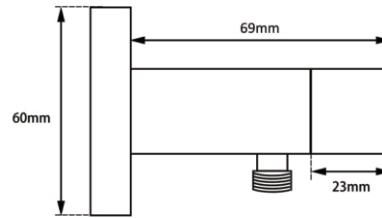

Wall Mixer

CH0126-2-80.ST/OX0126-2-80.ST/
BUYG0126-2-80.ST

Finish: Chrome/Matte Black/Brushed Yellow Gold
Material: Brass
Weight: 0.8kg
Package Size: 16X14X6.5cm

Wall Taps

CH0007.ST/OX0007.ST

Finish: Chrome/Matte Black
Material: Brass
Weight: 0.8kg
Package Size: 9.5X7.5X5cm

Washing Machine Taps

CH0016.WMT + CH0016.WMT/
OX0016.WMT + OX0016.WMT

Finish: Chrome/Matte Black
Material: Brass
Weight: 0.5kg
Package Size: 20X14X10cm

Washing Machine Taps

CH0017.WMT + CH0017.WMT/
OX0017.WMT + OX0017.WMT