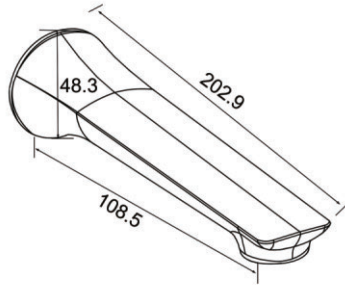

Wall Mixer With Spout

CH0158-2.BM/OX0158-2.BM/BU0158-2.BM

Finish: Chrome/Matte Black/Brushed Nickel
Material: Brass
Weight: 2.0kg
Package Size: 30.5X22.5X7.5cm

Wall Mixer With Spout

CH0113-2-EX.BM/OX0113-2-EX.BM

Finish: Chrome/Matte Black
Material: Brass
Weight: 2.1kg
Package Size: 29.5X22X8cm

Wall Mixer With Spout

CH0143-2-EX.BM/OX0143-2-EX.BM

Finish: Chrome/Matte Black
Material: Brass
Weight: 2.0kg
Package Size: 30.5X22.5X7.5cm

Wall Mixer With Spout

BUYG0144-2.BM

Finish: Brushed Yellow Gold
Material: Brass
Weight: 2.0kg
Package Size: 30.5X22.5X7.5cm

Wall Spout

CH0015.BS/OX0015.BS/BUGM0015.BS/BU0015.BS

Finish: Chrome/Matte/Black/
Brushed Gunmetal Grey/Brushed Nickel
Material: Brass
Weight: 0.6kg
Package Size: 24X7X6.5cm

Wall Spout

CH0016.BS/OX0016.BS

Finish: Chrome/Matte Black
Material: Brass
Weight: 0.5kg
Package Size: 24X7X6.5cm

Wall Spout

CH0220.BS/OX0220.BS

Finish: Chrome/Matte Black
Material: Brass
Weight: 0.6kg
Package Size: 24X7X6.5cm