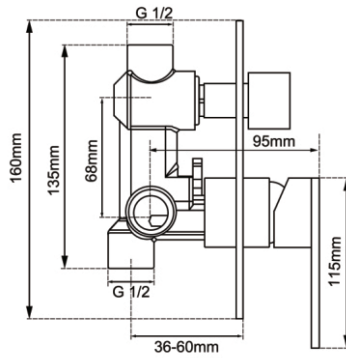

Wall Mixer

CH0226-2.ST/OX0226-2.ST

Finish: Chrome/Matte Black
Material: Brass
Weight: 1.75kg
Package Size: 23X17X11cm

Wall Mixer With Diverter

CH0165-2.ST/OX0165-2.ST/BU0165-2.ST

Finish: Chrome/Matte Black/Brushed Nickel
Material: Brass
Weight: 2kg
Package Size: 20X16.5X8cm

Wall Mixer

CH0167-2.ST/OX0167-2.ST/BU0167-2.ST

Finish: Chrome/Matte Black/Brushed Nickel
Material: Brass
Weight: 1kg
Package Size: 23X17X11cm

Shower Wall Taps

CH0001.ST

Finish: Chrome
Material: Brass
Weight: 0.9kg
Package Size: 16X14X6.5cm

Wall Mixer With Diverter

CH0115-2.ST/OX0115-2.ST

Finish: Chrome/Matte Black
Material: Brass
Weight: 1.95kg
Package Size: 20.5X16.5X8cm

Wall Mixer

CH0106-2.ST/OX0106-2.ST

Finish: Chrome/Matte Black
Material: Brass
Weight: 1.1kg
Package Size: 16X14X6.5cm

Shower Wall Taps

CH0002.ST/OX0002.ST

Finish: Chrome/Matte Black
Material: Brass
Weight: 1.3kg
Package Size: 16X14X7cm

Wall Mixer With Diverter

CH0125-2.ST/OX0125-2.ST/BU0125-2.ST/
GM0125-2.ST/BUYG0125-2.ST