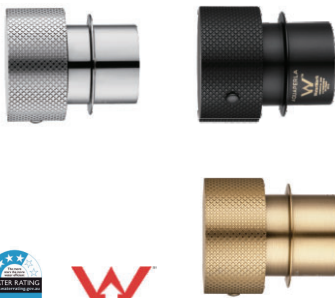

Wall Mixer

CH0126-2-80.ST/OX0126-2-80.ST/
BUYG0126-2-80.ST

Finish: Chrome/Matte Black/Brushed Yellow Gold
Material: Brass
Weight: 0.8kg
Package Size: 16X14X6.5cm

Wall Taps

CH0007.ST/OX0007.ST

Finish: Chrome/Matte Black
Material: Brass
Weight: 0.8kg
Package Size: 9.5X7.5X5cm

Washing Machine Taps

CH0016.WMT + CH0016.WMT/
OX0016.WMT + OX0016.WMT

Finish: Chrome/Matte Black
Material: Brass
Weight: 0.5kg
Package Size: 20X14X10cm

Washing Machine Taps

CH0017.WMT + CH0017.WMT/
OX0017.WMT + OX0017.WMT

Finish: Chrome/Matte Black
Material: Brass
Weight: 0.5kg
Package Size: 20X14X10cm

Wall Mixer Handle

CH0169.HD/OX0169.HD/BU0169.HD/
BUYG0169.HD/BUGM0169.HD

Finish: Chrome/Matte Black/Brushed Nickel/
Brushed Yellow Gold/Brushed Gun Metal Grey
Material: Brass
Weight: 0.3kg
Package Size: 15X14X7.5cm