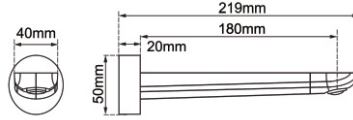

Wall Mixer With Spout

CH0158-2.BM/OX0158-2.BM/BU0158-2.BM

Finish: Chrome/Matte Black/Brushed Nickel
Material: Brass
Weight: 2.0kg
Package Size: 30.5X22.5X7.5cm

Wall Mixer With Spout

CH0113-2-EX.BM/OX0113-2-EX.BM

Finish: Chrome/Matte Black
Material: Brass
Weight: 2.1kg
Package Size: 29.5X22X8cm

Wall Mixer With Spout

CH0143-2-EX.BM/OX0143-2-EX.BM

Finish: Chrome/Matte Black
Material: Brass
Weight: 2.0kg
Package Size: 30.5X22.5X7.5cm

Wall Mixer With Spout

BUYG0144-2.BM

Finish: Brushed Yellow Gold
Material: Brass
Weight: 2.0kg
Package Size: 30.5X22.5X7.5cm

Wall Spout

CH0015.BS/OX0015.BS/BUGM0015.BS/BU0015.BS

Finish: Chrome/Matte/Black/
Brushed Gunmetal Grey/Brushed Nickel
Material: Brass
Weight: 0.6kg
Package Size: 24X7X6.5cm

Wall Spout

CH0016.BS/OX0016.BS

Finish: Chrome/Matte Black
Material: Brass
Weight: 0.5kg
Package Size: 24X7X6.5cm

Wall Spout

CH0220.BS/OX0220.BS

Finish: Chrome/Matte Black
Material: Brass
Weight: 0.6kg
Package Size: 24X7X6.5cm