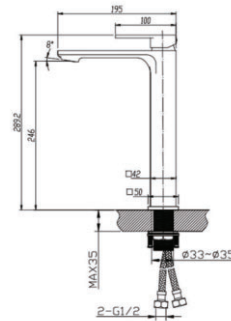

Tall Basin Mixer

CH0149.BM/OX0149.BM/BUGM0149.BM/
BU0149.BM/BUYG0149.BM

Finish: Chrome/Matte Black/Brushed Gunmetal Grey/
Brushed Nickel/Brushed Yellow Gold
Material: Brass
Weight: 2.0kg
Package Size: 44X21X8cm

Basin Mixer

CH0161.BM/OX0161.BM

Finish: Chrome/Matte Black
Material: Brass
Weight: 1.2kg
Package Size: 29X22X8cm

Tall Basin Mixer

CH0160.BM/OX0160.BM

Finish: Chrome/Matte Black
Material: Brass
Weight: 2.0kg
Package Size: 42X22X8cm

Basin Mixer

CH0222.BM/OX0222.BM

Finish: Chrome/Matte Black
Material: Brass
Weight: 1.25kg
Package Size: 29X22X8cm

Basin Mixer

CH0229.BM/OX0229.BM

Finish: Chrome/Matte Black
Material: Brass
Weight: 2.0kg
Package Size: 44X21X8cm

Basin Mixer

CH0131.BM/OX0131.BM/BU0131.BM

Finish: Chrome/Matte Black/Brushed Nickel
Material: Brass
Weight: 1.9kg
Package Size: 42.5X22X7.5cm

Tall Basin Mixer

CH0152.BM/OX0152.BM/BU0152.BM

Finish: Chrome/Matte Black/Brushed Nickel
Material: Brass
Weight: 3.0kg
Package Size: 44X21X6cm