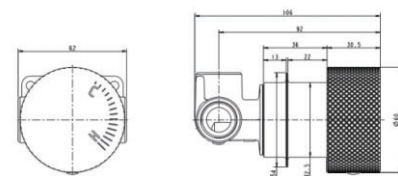

Wall Mixer

CH0126-2-80.ST/OX0126-2-80.ST/
BUYG0126-2-80.ST

Finish: Chrome/Matte Black/Brushed Yellow Gold
Material: Brass
Weight: 0.8kg
Package Size: 16X14X6.5cm

Wall Taps

CH0007.ST/OX0007.ST

Finish: Chrome/Matte Black
Material: Brass
Weight: 0.8kg
Package Size: 9.5X7.5X5cm

Washing Machine Taps

CH0016.WMT + CH0016.WMT/
OX0016.WMT + OX0016.WMT

Finish: Chrome/Matte Black
Material: Brass
Weight: 0.5kg
Package Size: 20X14X10cm

Washing Machine Taps

CH0017.WMT + CH0017.WMT/
OX0017.WMT + OX0017.WMT

Finish: Chrome/Matte Black
Material: Brass
Weight: 0.5kg
Package Size: 20X14X10cm

Wall Mixer Handle

CH0169.HD/OX0169.HD/BU0169.HD/
BUYG0169.HD/BUGM0169.HD

Finish: Chrome/Matte Black/Brushed Nickel/
Brushed Yellow Gold/Brushed Gun Metal Grey
Material: Brass
Weight: 0.3kg
Package Size: 15X14X7.5cm