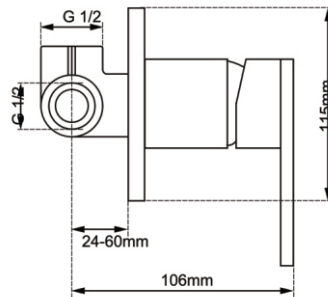

Wall Mixer

CH0167-2.ST/OX0167-2.ST/BU0167-2.ST

Finish: Chrome/Matte Black/Brushed Nickel
Material: Brass
Weight: 1kg
Package Size: 23X17X11cm

Shower Wall Taps

CH0001.ST

Finish: Chrome
Material: Brass
Weight: 0.9kg
Package Size: 16X14X6.5cm

Wall Mixer With Diverter

CH0115-2.ST/OX0115-2.ST

Finish: Chrome/Matte Black
Material: Brass
Weight: 1.95kg
Package Size: 20.5X16.5X8cm

Wall Mixer

CH0106-2.ST/OX0106-2.ST

Finish: Chrome/Matte Black
Material: Brass
Weight: 1.1kg
Package Size: 16X14X6.5cm

Shower Wall Taps

CH0002.ST/OX0002.ST

Finish: Chrome/Matte Black
Material: Brass
Weight: 1.3kg
Package Size: 16X14X7cm

Wall Mixer With Diverter

CH0125-2.ST/OX0125-2.ST/BU0125-2.ST/
GM0125-2.ST/BUYG0125-2.ST

Finish: Chrome/Matte Black/Brushed Nickel/Gunmetal
Grey/Brushed Yellow Gold
Material: Brass
Weight: 2.0kg
Package Size: 21.5X17.5X8.5cm

Wall Mixer

CH0126-2.ST/OX0126-2.ST

Finish: Chrome/Matte Black
Material: Brass
Weight: 0.8kg
Package Size: 16X14X6.5cm