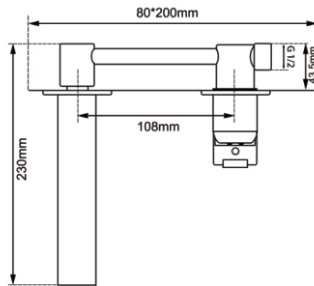

Finish: Chrome/Matte Black

Material: Brass

Weight: 1.65kg

Package Size: 38.5X18.5X10.5cm

Tall Basin Mixer

CH0110.BM/OX0110.BM

Finish: Chrome/Matte Black

Material: Brass

Weight: 1.65kg

Package Size: 38.5X18.5X10.5cm

Wall Mixer With Spout

CH0153-2-EX.BM/OX0153-2-EX.BM/BU0153-2-EX.BM/BUGM0153-2-EX.BM/BUYG0153-2-EX.BM

Finish: Chrome/Matte Black/Brushed Gunmetal Grey/
Brushed Nickel/Brushed Yellow Gold
Material: Brass
Weight: 2.0kg
Package Size: 29.5X22X8cm

Wall Mixer With Spout

CH0159.BM/OX0159.BM

Finish: Chrome/Matte Black
Material: Brass
Weight: 2.0kg
Package Size: 30X22X8cm

Wall Mixer With Spout

CH0223-2-EX.BM/OX0223-2-EX.BM

Finish: Chrome/Matte Black
Material: Brass
Weight: 2.0kg
Package Size: 29.5X22X8cm

Wall Mixer With Spout

CH0158-2.BM/OX0158-2.BM/BU0158-2.BM

Finish: Chrome/Matte Black/Brushed Nickel
Material: Brass
Weight: 2.0kg
Package Size: 30.5X22.5X7.5cm

Wall Mixer With Spout

CH0113-2-EX.BM/OX0113-2-EX.BM