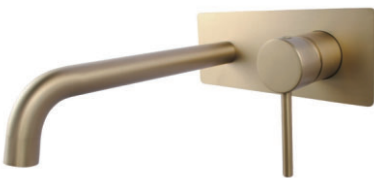

Wall Mixer With Spout

CH0159.BM/OX0159.BM

Finish: Chrome/Matte Black
Material: Brass
Weight: 2.0kg
Package Size: 30X22X8cm

Wall Mixer With Spout

CH0223-2-EX.BM/OX0223-2-EX.BM

Finish: Chrome/Matte Black
Material: Brass
Weight: 2.0kg
Package Size: 29.5X22X8cm

Wall Mixer With Spout

CH0158-2.BM/OX0158-2.BM/BU0158-2.BM

Finish: Chrome/Matte Black/Brushed Nickel
Material: Brass
Weight: 2.0kg
Package Size: 30.5X22.5X7.5cm

Wall Mixer With Spout

CH0113-2-EX.BM/OX0113-2-EX.BM

Finish: Chrome/Matte Black
Material: Brass
Weight: 2.1kg
Package Size: 29.5X22X8cm

Wall Mixer With Spout

CH0143-2-EX.BM/OX0143-2-EX.BM

Finish: Chrome/Matte Black
Material: Brass
Weight: 2.0kg
Package Size: 30.5X22.5X7.5cm

Wall Mixer With Spout

BUYG0144-2.BM

Finish: Brushed Yellow Gold
Material: Brass
Weight: 2.0kg
Package Size: 30.5X22.5X7.5cm

Wall Spout

CH0015.BS/OX0015.BS/BUGM0015.BS/BU0015.BS

Finish: Chrome/Matte/Black/
Brushed Gunmetal Grey/Brushed Nickel
Material: Brass
Weight: 0.6kg
Package Size: 24X7X6.5cm