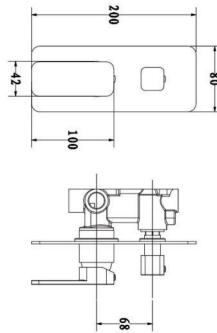

Wall Spout

CH0005.BS/OX0005.BS/GM0005.BS

Finish: Chrome/Matte Black/Gunmetal Grey
Material: Brass
Weight: 2.0kg
Package Size: 21.5X14.5X6.5cm

Wall Mixer With Diverter

CH0155.ST/OX0155.ST/BUGM0155.ST/
BU0155.ST/BUYG0155-2.ST

Finish: Chrome/Matte Black/Brushed Gunmetal Grey/
Brushed Nickel/Brushed Yellow Gold
Material: Brass
Weight: 1.75kg
Package Size: 23X17X11cm

Wall Mixer

CH0156-2.ST/OX0156-2.ST/BUGM0156-2.ST/
BU0156-2.ST/BUYG0156-2.ST

Finish: Chrome/Matte Black/Brushed Gunmetal Grey/
Brushed Nickel/Brushed Yellow Gold
Material: Brass
Weight: 1.75kg
Package Size: 23X17X11cm

Wall Mixer With Diverter

CH0166.ST/OX0166.ST

Finish: Chrome/Matte Black
Material: Brass
Weight: 2kg
Package Size: 21X9X11cm

Wall Mixer

CH0164.ST/OX0164.ST

Finish: Chrome/Matte Black
Material: Brass
Weight: 1.75kg
Package Size: 16X9X11cm

Wall Mixer With Diverter

CH0225-2.ST/OX0225-2.ST

Finish: Chrome/Matte Black
Material: Brass
Weight: 1.75kg
Package Size: 23X17X11cm