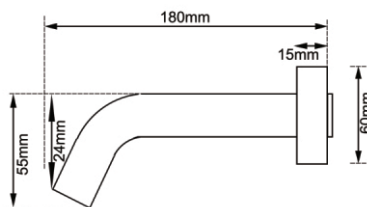

Wall Spout

CH0016.BS/OX0016.BS

Finish: Chrome/Matte Black
Material: Brass
Weight: 0.5kg
Package Size: 24X7X6.5cm

Wall Spout

CH0220.BS/OX0220.BS

Finish: Chrome/Matte Black
Material: Brass
Weight: 0.6kg
Package Size: 24X7X6.5cm

Swivel Wall Spout

CH0003.BS/OX0003.BS

Finish: Chrome/Matte Black
Material: Brass
Weight: 0.7kg
Package Size: 32X7X7cm

Wall Spout With Diverter

CH0011.BS/OX0011.BS

Finish: Chrome/Matte Black
Material: Brass
Weight: 0.7kg
Package Size: 33X7X7cm

Swivel Wall Spout

CH0004.BS/OX0004.BS

Finish: Chrome/Matte Black
Material: Brass
Weight: 0.7kg
Package Size: 32X7X7cm

Wall Spout

**CH0012.BS/OX0012.BS/BU0012.BS/
GM0012.BS/BUYG0012.BS**

Finish: Chrome/Matte Black/Brushed Nickel/Gunmetal
Grey/Brushed Yellow Gold
Material: Brass
Weight: 0.3kg
Package Size: 33X7.5X7.5cm