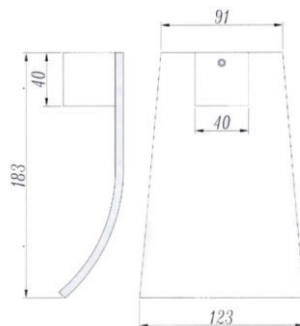

Wall Spout

CH0016.BS/OX0016.BS

Finish: Chrome/Matte Black
Material: Brass
Weight: 0.5kg
Package Size: 24X7X6.5cm

Wall Spout

CH0220.BS/OX0220.BS

Finish: Chrome/Matte Black
Material: Brass
Weight: 0.6kg
Package Size: 24X7X6.5cm

Swivel Wall Spout

CH0003.BS/OX0003.BS

Finish: Chrome/Matte Black
Material: Brass
Weight: 0.7kg
Package Size: 32X7X7cm

Wall Spout With Diverter

CH0011.BS/OX0011.BS

Finish: Chrome/Matte Black
Material: Brass
Weight: 0.7kg
Package Size: 33X7X7cm

Swivel Wall Spout

CH0004.BS/OX0004.BS

Finish: Chrome/Matte Black
Material: Brass
Weight: 0.7kg
Package Size: 32X7X7cm

Wall Spout

**CH0012.BS/OX0012.BS/BU0012.BS/
GM0012.BS/BUYG0012.BS**

Finish: Chrome/Matte Black/Brushed Nickel/Gunmetal
Grey/Brushed Yellow Gold
Material: Brass
Weight: 0.3kg
Package Size: 33X7.5X7.5cm

Wall Spout

CH0005.BS/OX0005.BS/GM0005.BS

Finish: Chrome/Matte Black/Gunmetal Grey
Material: Brass
Weight: 2.0kg
Package Size: 21.5X14.5X6.5cm

Wall Mixer With Diverter

CH0155.ST/OX0155.ST/BUGM0155.ST/
BU0155.ST/BUYG0155-2.ST