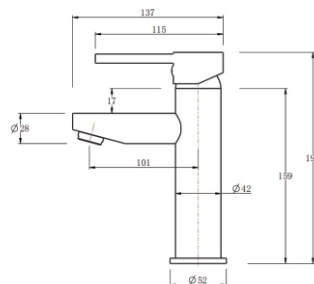

Basin Mixer

CH0131.BM/OX0131.BM/BU0131.BM

Finish: Chrome/Matte Black/Brushed Nickel
Material: Brass
Weight: 1.9kg
Package Size: 42.5X22X7.5cm

Tall Basin Mixer

CH0152.BM/OX0152.BM/BU0152.BM

Finish: Chrome/Matte Black/Brushed Nickel
Material: Brass
Weight: 3.0kg
Package Size: 44X21X6cm

Basin Mixer

CH0138.BM/OX0138.BM

Finish: Chrome/Matte Black
Material: Brass
Weight: 1.65kg
Package Size: 29.5X22X8cm

Tall Basin Mixer

CH0148.BM/OX0148.BM

Finish: Chrome/Matte Black
Material: Brass
Weight: 2.4kg
Package Size: 42X22X7.5cm

Basin Mixer

CH0123.BM/OX0123.BM

Finish: Chrome/Matte Black
Material: Brass
Weight: 1.2kg
Package Size: 30.5X22.5X7.5cm

Basin Mixer

CH0123-H.BM/OX0123-H.BM

Finish: Chrome/Matte Black
Material: Brass
Weight: 1.3kg
Package Size: 38.5X22.5X7.5cm

Basin Mixer

CH0120.BM/OX0120.BM

Finish: Chrome/Matte Black

Material: Brass

Weight: 1.5kg

Package Size: 44X21X6cm

Basin Mixer

CH0110.BM/OX0110.BM