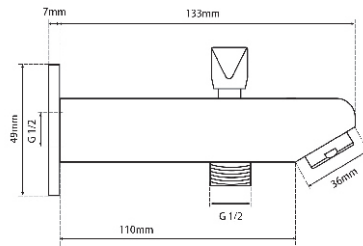

Wall Mixer With Spout

BUYG0144-2.BM

Finish: Brushed Yellow Gold
Material: Brass
Weight: 2.0kg
Package Size: 30.5X22.5X7.5cm

Wall Spout

CH0015.BS/OX0015.BS/BUGM0015.BS/BU0015.BS

Finish: Chrome/Matte/Black/
Brushed Gunmetal Grey/Brushed Nickel
Material: Brass
Weight: 0.6kg
Package Size: 24X7X6.5cm

Wall Spout

CH0016.BS/OX0016.BS

Finish: Chrome/Matte Black
Material: Brass
Weight: 0.5kg
Package Size: 24X7X6.5cm

Wall Spout

CH0220.BS/OX0220.BS

Finish: Chrome/Matte Black
Material: Brass
Weight: 0.6kg
Package Size: 24X7X6.5cm

Swivel Wall Spout

CH0003.BS/OX0003.BS

Finish: Chrome/Matte Black
Material: Brass
Weight: 0.7kg
Package Size: 32X7X7cm

Wall Spout With Diverter

CH0011.BS/OX0011.BS

Finish: Chrome/Matte Black
Material: Brass
Weight: 0.7kg
Package Size: 33X7X7cm

Swivel Wall Spout

CH0004.BS/OX0004.BS

Finish: Chrome/Matte Black
Material: Brass
Weight: 0.7kg
Package Size: 32X7X7cm

Wall Spout

**CH0012.BS/OX0012.BS/BU0012.BS/
GM0012.BS/BUYG0012.BS**

Finish: Chrome/Matte Black/Brushed Nickel/Gunmetal
Grey/Brushed Yellow Gold
Material: Brass
Weight: 0.3kg
Package Size: 33X7.5X7.5cm