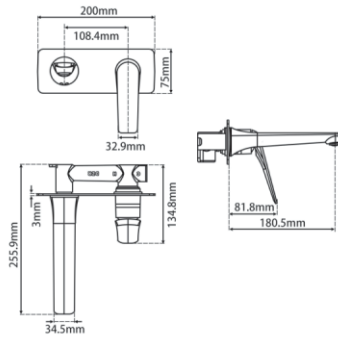

Finish: Chrome/Matte Black

Material: Brass

Weight: 1.65kg

Package Size: 38.5X18.5X10.5cm

Tall Basin Mixer

CH0110.BM/OX0110.BM

Finish: Chrome/Matte Black

Material: Brass

Weight: 1.65kg

Package Size: 38.5X18.5X10.5cm

Wall Mixer With Spout

CH0153-2-EX.BM/OX0153-2-EX.BM/BU0153-2-EX.BM/BUGM0153-2-EX.BM/BUYG0153-2-EX.BM

Finish: Chrome/Matte Black/Brushed Gunmetal Grey/
Brushed Nickel/Brushed Yellow Gold
Material: Brass
Weight: 2.0kg
Package Size: 29.5X22X8cm

Wall Mixer With Spout

CH0159.BM/OX0159.BM

Finish: Chrome/Matte Black
Material: Brass
Weight: 2.0kg
Package Size: 30X22X8cm

Wall Mixer With Spout

CH0223-2-EX.BM/OX0223-2-EX.BM

Finish: Chrome/Matte Black
Material: Brass
Weight: 2.0kg
Package Size: 29.5X22X8cm

Wall Mixer With Spout

CH0158-2.BM/OX0158-2.BM/BU0158-2.BM

Finish: Chrome/Matte Black/Brushed Nickel
Material: Brass
Weight: 2.0kg
Package Size: 30.5X22.5X7.5cm

Wall Mixer With Spout

CH0113-2-EX.BM/OX0113-2-EX.BM