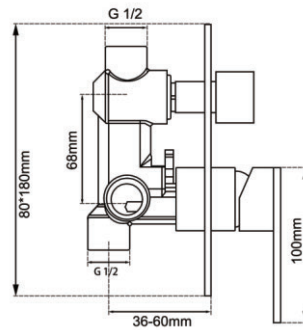

Wall Mixer

CH0226-2.ST/OX0226-2.ST

Finish: Chrome/Matte Black
Material: Brass
Weight: 1.75kg
Package Size: 23X17X11cm

Wall Mixer With Diverter

CH0165-2.ST/OX0165-2.ST/BU0165-2.ST

Finish: Chrome/Matte Black/Brushed Nickel
Material: Brass
Weight: 2kg
Package Size: 20X16.5X8cm

Wall Mixer

CH0167-2.ST/OX0167-2.ST/BU0167-2.ST

Finish: Chrome/Matte Black/Brushed Nickel
Material: Brass
Weight: 1kg
Package Size: 23X17X11cm

Shower Wall Taps

CH0001.ST

Finish: Chrome
Material: Brass
Weight: 0.9kg
Package Size: 16X14X6.5cm

Wall Mixer With Diverter

CH0115-2.ST/OX0115-2.ST

Finish: Chrome/Matte Black
Material: Brass
Weight: 1.95kg
Package Size: 20.5X16.5X8cm

Wall Mixer

CH0106-2.ST/OX0106-2.ST

Finish: Chrome/Matte Black
Material: Brass
Weight: 1.1kg
Package Size: 16X14X6.5cm

Shower Wall Taps

CH0002.ST/OX0002.ST

Finish: Chrome/Matte Black
Material: Brass
Weight: 1.3kg
Package Size: 16X14X7cm

Wall Mixer With Diverter

CH0125-2.ST/OX0125-2.ST/BU0125-2.ST/
GM0125-2.ST/BUYG0125-2.ST