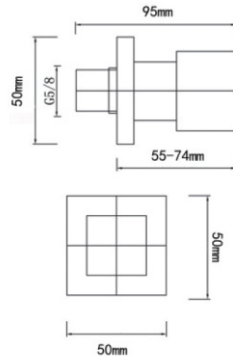

Finish: Chrome/Matte Black/Brushed Gunmetal Grey/
Brushed Nickel/Brushed Yellow Gold
Material: Brass
Weight: 1.75kg
Package Size: 23X17X11cm

Wall Mixer With Diverter

CH0166.ST/OX0166.ST

Finish: Chrome/Matte Black
Material: Brass
Weight: 2kg
Package Size: 21X9X11cm

Wall Mixer

CH0164.ST/OX0164.ST

Finish: Chrome/Matte Black
Material: Brass
Weight: 1.75kg
Package Size: 16X9X11cm

Wall Mixer With Diverter

CH0225-2.ST/OX0225-2.ST

Finish: Chrome/Matte Black
Material: Brass
Weight: 1.75kg
Package Size: 23X17X11cm

Wall Mixer

CH0226-2.ST/OX0226-2.ST

Finish: Chrome/Matte Black
Material: Brass
Weight: 1.75kg
Package Size: 23X17X11cm

Wall Mixer With Diverter

CH0165-2.ST/OX0165-2.ST/BU0165-2.ST

Finish: Chrome/Matte Black/Brushed Nickel
Material: Brass
Weight: 2kg
Package Size: 20X16.5X8cm

Wall Mixer

CH0167-2.ST/OX0167-2.ST/BU0167-2.ST

Finish: Chrome/Matte Black/Brushed Nickel
Material: Brass
Weight: 1kg
Package Size: 23X17X11cm

Shower Wall Taps

CH0001.ST

Finish: Chrome
Material: Brass
Weight: 0.9kg
Package Size: 16X14X6.5cm