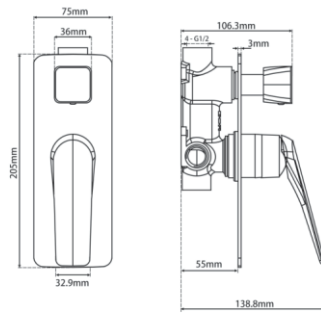

Swivel Wall Spout

CH0004.BS/OX0004.BS

Finish: Chrome/Matte Black
Material: Brass
Weight: 0.7kg
Package Size: 32X7X7cm

Wall Spout

**CH0012.BS/OX0012.BS/BU0012.BS/
GM0012.BS/BUYG0012.BS**

Finish: Chrome/Matte Black/Brushed Nickel/Gunmetal
Grey/Brushed Yellow Gold
Material: Brass
Weight: 0.3kg
Package Size: 33X7.5X7.5cm

Wall Spout

CH0005.BS/OX0005.BS/GM0005.BS

Finish: Chrome/Matte Black/Gunmetal Grey
Material: Brass
Weight: 2.0kg
Package Size: 21.5X14.5X6.5cm

Wall Mixer With Diverter

CH0155.ST/OX0155.ST/BUGM0155.ST/
BU0155.ST/BUYG0155-2.ST

Finish: Chrome/Matte Black/Brushed Gunmetal Grey/
Brushed Nickel/Brushed Yellow Gold
Material: Brass
Weight: 1.75kg
Package Size: 23X17X11cm

Wall Mixer

CH0156-2.ST/OX0156-2.ST/BUGM0156-2.ST/
BU0156-2.ST/BUYG0156-2.ST

Finish: Chrome/Matte Black/Brushed Gunmetal Grey/
Brushed Nickel/Brushed Yellow Gold
Material: Brass
Weight: 1.75kg
Package Size: 23X17X11cm

Wall Mixer With Diverter

CH0166.ST/OX0166.ST

Finish: Chrome/Matte Black
Material: Brass
Weight: 2kg
Package Size: 21X9X11cm