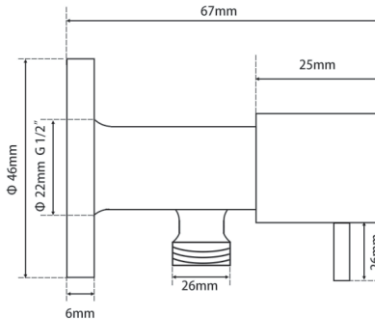

Shower Wall Taps

CH0002.ST/OX0002.ST

Finish: Chrome/Matte Black
Material: Brass
Weight: 1.3kg
Package Size: 16X14X7cm

Wall Mixer With Diverter

CH0125-2.ST/OX0125-2.ST/BU0125-2.ST/
GM0125-2.ST/BUYG0125-2.ST

Finish: Chrome/Matte Black/Brushed Nickel/Gunmetal
Grey/Brushed Yellow Gold
Material: Brass
Weight: 2.0kg
Package Size: 21.5X17.5X8.5cm

Wall Mixer

CH0126-2.ST/OX0126-2.ST

Finish: Chrome/Matte Black
Material: Brass
Weight: 0.8kg
Package Size: 16X14X6.5cm

Wall Mixer

CH0126-2-80.ST/OX0126-2-80.ST/
BUYG0126-2-80.ST

Finish: Chrome/Matte Black/Brushed Yellow Gold
Material: Brass
Weight: 0.8kg
Package Size: 16X14X6.5cm

Wall Taps

CH0007.ST/OX0007.ST

Finish: Chrome/Matte Black
Material: Brass
Weight: 0.8kg
Package Size: 9.5X7.5X5cm

Washing Machine Taps

CH0016.WMT + CH0016.WMT/
OX0016.WMT + OX0016.WMT

Finish: Chrome/Matte Black
Material: Brass
Weight: 0.5kg
Package Size: 20X14X10cm

Washing Machine Taps

CH0017.WMT + CH0017.WMT/
OX0017.WMT + OX0017.WMT