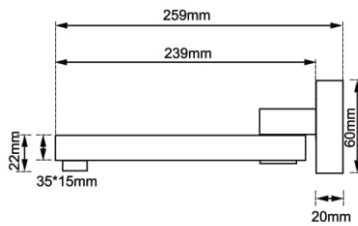

Wall Mixer With Spout

BUYG0144-2.BM

Finish: Brushed Yellow Gold
Material: Brass
Weight: 2.0kg
Package Size: 30.5X22.5X7.5cm

Wall Spout

CH0015.BS/OX0015.BS/BUGM0015.BS/BU0015.BS

Finish: Chrome/Matte/Black/
Brushed Gunmetal Grey/Brushed Nickel
Material: Brass
Weight: 0.6kg
Package Size: 24X7X6.5cm

Wall Spout

CH0016.BS/OX0016.BS

Finish: Chrome/Matte Black
Material: Brass
Weight: 0.5kg
Package Size: 24X7X6.5cm

Wall Spout

CH0220.BS/OX0220.BS

Finish: Chrome/Matte Black
Material: Brass
Weight: 0.6kg
Package Size: 24X7X6.5cm

Swivel Wall Spout

CH0003.BS/OX0003.BS

Finish: Chrome/Matte Black
Material: Brass
Weight: 0.7kg
Package Size: 32X7X7cm

Wall Spout With Diverter

CH0011.BS/OX0011.BS

Finish: Chrome/Matte Black
Material: Brass
Weight: 0.7kg
Package Size: 33X7X7cm

Swivel Wall Spout

CH0004.BS/OX0004.BS

Finish: Chrome/Matte Black
Material: Brass
Weight: 0.7kg
Package Size: 32X7X7cm

Wall Spout

**CH0012.BS/OX0012.BS/BU0012.BS/
GM0012.BS/BUYG0012.BS**

Finish: Chrome/Matte Black/Brushed Nickel/Gunmetal
Grey/Brushed Yellow Gold
Material: Brass
Weight: 0.3kg
Package Size: 33X7.5X7.5cm