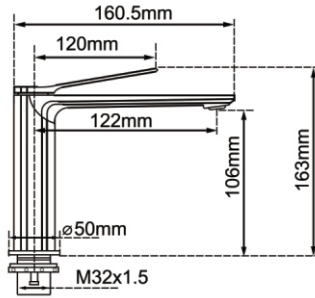

03

01

Basin Mixer
Wall mixer with Spout
Wall Spout
Wall mixer

Basin Mixer

CH0128.BM/OX0128.BM/BUGM0128.BM/
BU0128.BM/BUYG0128.BM

Finish: Chrome/Matte Black/Brushed Gunmetal Grey/
Brushed Nickel/Brushed Yellow Gold
Material: Brass
Weight: 1.25kg
Package Size: 29X22X8cm

Tall Basin Mixer

CH0149.BM/OX0149.BM/BUGM0149.BM/
BU0149.BM/BUYG0149.BM

Finish: Chrome/Matte Black/Brushed Gunmetal Grey/
Brushed Nickel/Brushed Yellow Gold
Material: Brass
Weight: 2.0kg
Package Size: 44X21X8cm

Basin Mixer

CH0161.BM/OX0161.BM

Finish: Chrome/Matte Black
Material: Brass
Weight: 1.2kg
Package Size: 29X22X8cm

Tall Basin Mixer

CH0160.BM/OX0160.BM

Finish: Chrome/Matte Black
Material: Brass
Weight: 2.0kg
Package Size: 42X22X8cm