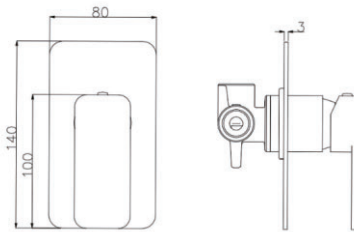

Finish: Chrome/Matte Black/Brushed Gunmetal Grey/
Brushed Nickel/Brushed Yellow Gold
Material: Brass
Weight: 1.75kg
Package Size: 23X17X11cm

Wall Mixer

CH0156-2.ST/OX0156-2.ST/BUGM0156-2.ST/
BU0156-2.ST/BUYG0156-2.ST

Finish: Chrome/Matte Black/Brushed Gunmetal Grey/
Brushed Nickel/Brushed Yellow Gold
Material: Brass
Weight: 1.75kg
Package Size: 23X17X11cm

Wall Mixer With Diverter

CH0166.ST/OX0166.ST

Finish: Chrome/Matte Black
Material: Brass
Weight: 2kg
Package Size: 21X9X11cm

Wall Mixer

CH0164.ST/OX0164.ST

Finish: Chrome/Matte Black
Material: Brass
Weight: 1.75kg
Package Size: 16X9X11cm

Wall Mixer With Diverter

CH0225-2.ST/OX0225-2.ST

Finish: Chrome/Matte Black
Material: Brass
Weight: 1.75kg
Package Size: 23X17X11cm

Wall Mixer

CH0226-2.ST/OX0226-2.ST

Finish: Chrome/Matte Black
Material: Brass
Weight: 1.75kg
Package Size: 23X17X11cm

Wall Mixer With Diverter

CH0165-2.ST/OX0165-2.ST/BU0165-2.ST

Finish: Chrome/Matte Black/Brushed Nickel
Material: Brass
Weight: 2kg
Package Size: 20X16.5X8cm