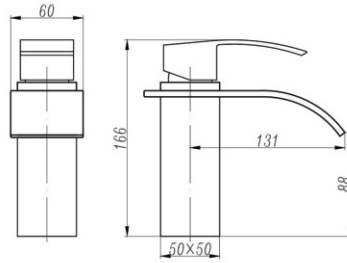

Basin Mixer

CH0123.BM/OX0123.BM

Finish: Chrome/Matte Black
Material: Brass
Weight: 1.2kg
Package Size: 30.5X22.5X7.5cm

Basin Mixer

CH0123-H.BM/OX0123-H.BM

Finish: Chrome/Matte Black
Material: Brass
Weight: 1.3kg
Package Size: 38.5X22.5X7.5cm

Basin Mixer

CH0120.BM/OX0120.BM

Finish: Chrome/Matte Black

Material: Brass

Weight: 1.5kg

Package Size: 44X21X6cm

Basin Mixer

CH0110.BM/OX0110.BM

Finish: Chrome/Matte Black

Material: Brass

Weight: 1.65kg

Package Size: 38.5X18.5X10.5cm

Tall Basin Mixer

CH0110.BM/OX0110.BM

Finish: Chrome/Matte Black

Material: Brass

Weight: 1.65kg

Package Size: 38.5X18.5X10.5cm

Wall Mixer With Spout

CH0153-2-EX.BM/OX0153-2-EX.BM/BU0153-2-EX.BM/BUGM0153-2-EX.BM/BUYG0153-2-EX.BM

Finish: Chrome/Matte Black/Brushed Gunmetal Grey/
Brushed Nickel/Brushed Yellow Gold
Material: Brass
Weight: 2.0kg
Package Size: 29.5X22X8cm