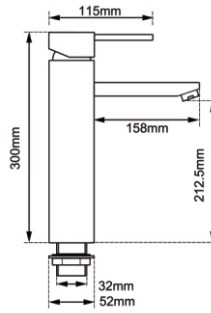

Basin Mixer

CH0138.BM/OX0138.BM

Finish: Chrome/Matte Black
Material: Brass
Weight: 1.65kg
Package Size: 29.5X22X8cm

Tall Basin Mixer

CH0148.BM/OX0148.BM

Finish: Chrome/Matte Black
Material: Brass
Weight: 2.4kg
Package Size: 42X22X7.5cm

Basin Mixer

CH0123.BM/OX0123.BM

Finish: Chrome/Matte Black
Material: Brass
Weight: 1.2kg
Package Size: 30.5X22.5X7.5cm

Basin Mixer

CH0123-H.BM/OX0123-H.BM

Finish: Chrome/Matte Black
Material: Brass
Weight: 1.3kg
Package Size: 38.5X22.5X7.5cm

Basin Mixer

CH0120.BM/OX0120.BM

Finish: Chrome/Matte Black

Material: Brass

Weight: 1.5kg

Package Size: 44X21X6cm

Basin Mixer

CH0110.BM/OX0110.BM

Finish: Chrome/Matte Black

Material: Brass

Weight: 1.65kg

Package Size: 38.5X18.5X10.5cm

Tall Basin Mixer

CH0110.BM/OX0110.BM

Finish: Chrome/Matte Black

Material: Brass