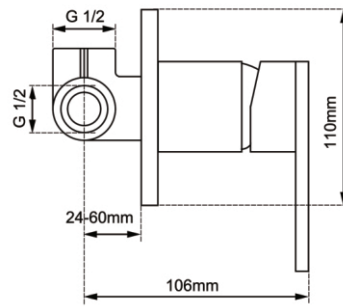

Wall Mixer

CH0226-2.ST/OX0226-2.ST

Finish: Chrome/Matte Black
Material: Brass
Weight: 1.75kg
Package Size: 23X17X11cm

Wall Mixer With Diverter

CH0165-2.ST/OX0165-2.ST/BU0165-2.ST

Finish: Chrome/Matte Black/Brushed Nickel
Material: Brass
Weight: 2kg
Package Size: 20X16.5X8cm

Wall Mixer

CH0167-2.ST/OX0167-2.ST/BU0167-2.ST

Finish: Chrome/Matte Black/Brushed Nickel
Material: Brass
Weight: 1kg
Package Size: 23X17X11cm

Shower Wall Taps

CH0001.ST

Finish: Chrome
Material: Brass
Weight: 0.9kg
Package Size: 16X14X6.5cm

Wall Mixer With Diverter

CH0115-2.ST/OX0115-2.ST

Finish: Chrome/Matte Black
Material: Brass
Weight: 1.95kg
Package Size: 20.5X16.5X8cm

Wall Mixer

CH0106-2.ST/OX0106-2.ST

Finish: Chrome/Matte Black
Material: Brass
Weight: 1.1kg
Package Size: 16X14X6.5cm