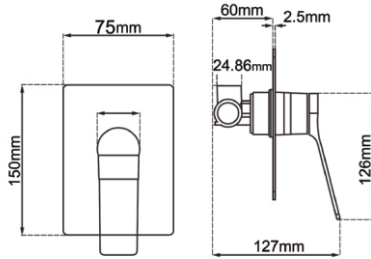

Swivel Wall Spout

CH0004.BS/OX0004.BS

Finish: Chrome/Matte Black
Material: Brass
Weight: 0.7kg
Package Size: 32X7X7cm

Wall Spout

**CH0012.BS/OX0012.BS/BU0012.BS/
GM0012.BS/BUYG0012.BS**

Finish: Chrome/Matte Black/Brushed Nickel/Gunmetal
Grey/Brushed Yellow Gold
Material: Brass
Weight: 0.3kg
Package Size: 33X7.5X7.5cm

Wall Spout

CH0005.BS/OX0005.BS/GM0005.BS

Finish: Chrome/Matte Black/Gunmetal Grey
Material: Brass
Weight: 2.0kg
Package Size: 21.5X14.5X6.5cm

Wall Mixer With Diverter

CH0155.ST/OX0155.ST/BUGM0155.ST/
BU0155.ST/BUYG0155-2.ST

Finish: Chrome/Matte Black/Brushed Gunmetal Grey/
Brushed Nickel/Brushed Yellow Gold
Material: Brass
Weight: 1.75kg
Package Size: 23X17X11cm

Wall Mixer

CH0156-2.ST/OX0156-2.ST/BUGM0156-2.ST/
BU0156-2.ST/BUYG0156-2.ST

Finish: Chrome/Matte Black/Brushed Gunmetal Grey/
Brushed Nickel/Brushed Yellow Gold
Material: Brass
Weight: 1.75kg
Package Size: 23X17X11cm

Wall Mixer With Diverter

CH0166.ST/OX0166.ST

Finish: Chrome/Matte Black
Material: Brass
Weight: 2kg
Package Size: 21X9X11cm