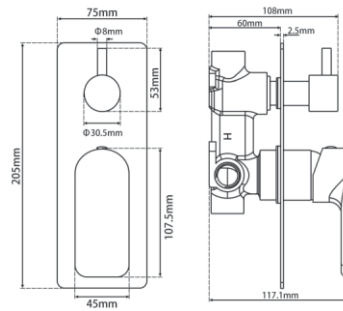

Finish: Chrome/Matte Black/Brushed Gunmetal Grey/
Brushed Nickel/Brushed Yellow Gold
Material: Brass
Weight: 1.75kg
Package Size: 23X17X11cm

Wall Mixer

CH0156-2.ST/OX0156-2.ST/BUGM0156-2.ST/
BU0156-2.ST/BUYG0156-2.ST

Finish: Chrome/Matte Black/Brushed Gunmetal Grey/
Brushed Nickel/Brushed Yellow Gold
Material: Brass
Weight: 1.75kg
Package Size: 23X17X11cm

Wall Mixer With Diverter

CH0166.ST/OX0166.ST

Finish: Chrome/Matte Black
Material: Brass
Weight: 2kg
Package Size: 21X9X11cm

Wall Mixer

CH0164.ST/OX0164.ST

Finish: Chrome/Matte Black
Material: Brass
Weight: 1.75kg
Package Size: 16X9X11cm

Wall Mixer With Diverter

CH0225-2.ST/OX0225-2.ST

Finish: Chrome/Matte Black
Material: Brass
Weight: 1.75kg
Package Size: 23X17X11cm

Wall Mixer

CH0226-2.ST/OX0226-2.ST

Finish: Chrome/Matte Black
Material: Brass
Weight: 1.75kg
Package Size: 23X17X11cm

Wall Mixer With Diverter

CH0165-2.ST/OX0165-2.ST/BU0165-2.ST

Finish: Chrome/Matte Black/Brushed Nickel
Material: Brass
Weight: 2kg
Package Size: 20X16.5X8cm