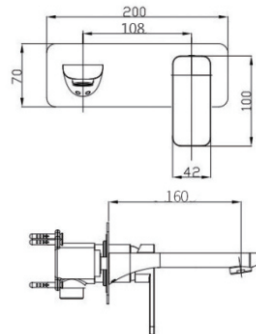

Finish: Chrome/Matte Black

Material: Brass

Weight: 1.65kg

Package Size: 38.5X18.5X10.5cm

Tall Basin Mixer

CH0110.BM/OX0110.BM

Finish: Chrome/Matte Black

Material: Brass

Weight: 1.65kg

Package Size: 38.5X18.5X10.5cm

Wall Mixer With Spout

CH0153-2-EX.BM/OX0153-2-EX.BM/BU0153-2-EX.BM/BUGM0153-2-EX.BM/BUYG0153-2-EX.BM

Finish: Chrome/Matte Black/Brushed Gunmetal Grey/
Brushed Nickel/Brushed Yellow Gold
Material: Brass
Weight: 2.0kg
Package Size: 29.5X22X8cm

Wall Mixer With Spout

CH0159.BM/OX0159.BM

Finish: Chrome/Matte Black
Material: Brass
Weight: 2.0kg
Package Size: 30X22X8cm

Wall Mixer With Spout

CH0223-2-EX.BM/OX0223-2-EX.BM

Finish: Chrome/Matte Black
Material: Brass
Weight: 2.0kg
Package Size: 29.5X22X8cm

Wall Mixer With Spout

CH0158-2.BM/OX0158-2.BM/BU0158-2.BM

Finish: Chrome/Matte Black/Brushed Nickel
Material: Brass
Weight: 2.0kg
Package Size: 30.5X22.5X7.5cm

Wall Mixer With Spout

CH0113-2-EX.BM/OX0113-2-EX.BM