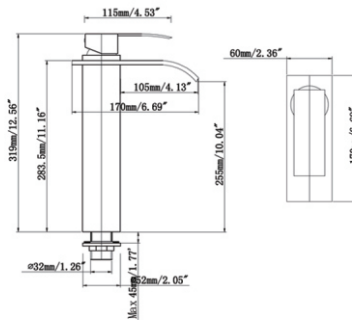

Basin Mixer

CH0123.BM/OX0123.BM

Finish: Chrome/Matte Black
Material: Brass
Weight: 1.2kg
Package Size: 30.5X22.5X7.5cm

Basin Mixer

CH0123-H.BM/OX0123-H.BM

Finish: Chrome/Matte Black
Material: Brass
Weight: 1.3kg
Package Size: 38.5X22.5X7.5cm

Basin Mixer

CH0120.BM/OX0120.BM

Finish: Chrome/Matte Black

Material: Brass

Weight: 1.5kg

Package Size: 44X21X6cm

Basin Mixer

CH0110.BM/OX0110.BM

Finish: Chrome/Matte Black

Material: Brass

Weight: 1.65kg

Package Size: 38.5X18.5X10.5cm

Tall Basin Mixer

CH0110.BM/OX0110.BM

Finish: Chrome/Matte Black

Material: Brass

Weight: 1.65kg

Package Size: 38.5X18.5X10.5cm

Wall Mixer With Spout

CH0153-2-EX.BM/OX0153-2-EX.BM/BU0153-2-EX.BM/BUGM0153-2-EX.BM/BUYG0153-2-EX.BM

Finish: Chrome/Matte Black/Brushed Gunmetal Grey/
Brushed Nickel/Brushed Yellow Gold
Material: Brass
Weight: 2.0kg
Package Size: 29.5X22X8cm