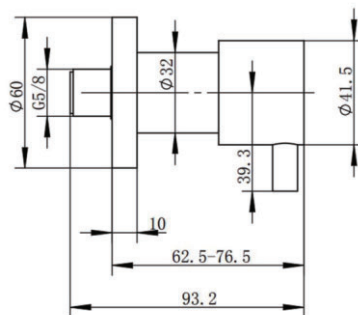

Wall Taps

CH0007.ST/OX0007.ST

Finish: Chrome/Matte Black
Material: Brass
Weight: 0.8kg
Package Size: 9.5X7.5X5cm