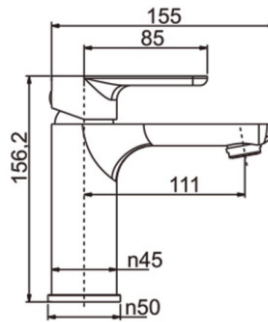

Basin Mixer

CH0161.BM/OX0161.BM

Finish: Chrome/Matte Black
Material: Brass
Weight: 1.2kg
Package Size: 29X22X8cm

Tall Basin Mixer

CH0160.BM/OX0160.BM

Finish: Chrome/Matte Black
Material: Brass
Weight: 2.0kg
Package Size: 42X22X8cm

Basin Mixer

CH0222.BM/OX0222.BM

Finish: Chrome/Matte Black
Material: Brass
Weight: 1.25kg
Package Size: 29X22X8cm

Basin Mixer

CH0229.BM/OX0229.BM

Finish: Chrome/Matte Black
Material: Brass
Weight: 2.0kg
Package Size: 44X21X8cm

Basin Mixer

CH0131.BM/OX0131.BM/BU0131.BM

Finish: Chrome/Matte Black/Brushed Nickel
Material: Brass
Weight: 1.9kg
Package Size: 42.5X22X7.5cm

Tall Basin Mixer

CH0152.BM/OX0152.BM/BU0152.BM

Finish: Chrome/Matte Black/Brushed Nickel
Material: Brass
Weight: 3.0kg
Package Size: 44X21X6cm

Basin Mixer

CH0138.BM/OX0138.BM

Finish: Chrome/Matte Black
Material: Brass
Weight: 1.65kg
Package Size: 29.5X22X8cm

Tall Basin Mixer

CH0148.BM/OX0148.BM

Finish: Chrome/Matte Black
Material: Brass
Weight: 2.4kg
Package Size: 42X22X7.5cm