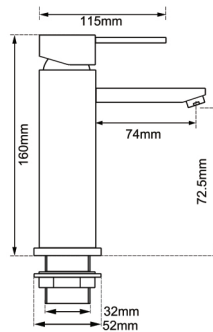

Basin Mixer

CH0131.BM/OX0131.BM/BU0131.BM

Finish: Chrome/Matte Black/Brushed Nickel
Material: Brass
Weight: 1.9kg
Package Size: 42.5X22X7.5cm

Tall Basin Mixer

CH0152.BM/OX0152.BM/BU0152.BM

Finish: Chrome/Matte Black/Brushed Nickel
Material: Brass
Weight: 3.0kg
Package Size: 44X21X6cm

Basin Mixer

CH0138.BM/OX0138.BM

Finish: Chrome/Matte Black
Material: Brass
Weight: 1.65kg
Package Size: 29.5X22X8cm

Tall Basin Mixer

CH0148.BM/OX0148.BM

Finish: Chrome/Matte Black
Material: Brass
Weight: 2.4kg
Package Size: 42X22X7.5cm

Basin Mixer

CH0123.BM/OX0123.BM

Finish: Chrome/Matte Black
Material: Brass
Weight: 1.2kg
Package Size: 30.5X22.5X7.5cm

Basin Mixer

CH0123-H.BM/OX0123-H.BM

Finish: Chrome/Matte Black
Material: Brass
Weight: 1.3kg
Package Size: 38.5X22.5X7.5cm

Basin Mixer

CH0120.BM/OX0120.BM

Finish: Chrome/Matte Black

Material: Brass

Weight: 1.5kg

Package Size: 44X21X6cm

Basin Mixer

CH0110.BM/OX0110.BM