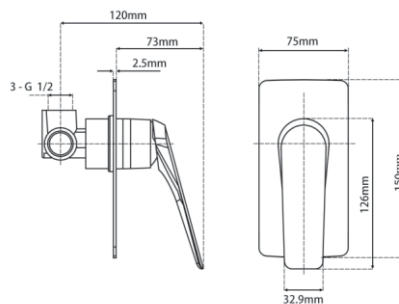

Swivel Wall Spout

CH0004.BS/OX0004.BS

Finish: Chrome/Matte Black
Material: Brass
Weight: 0.7kg
Package Size: 32X7X7cm

Wall Spout

**CH0012.BS/OX0012.BS/BU0012.BS/
GM0012.BS/BUYG0012.BS**

Finish: Chrome/Matte Black/Brushed Nickel/Gunmetal
Grey/Brushed Yellow Gold
Material: Brass
Weight: 0.3kg
Package Size: 33X7.5X7.5cm

Wall Spout

CH0005.BS/OX0005.BS/GM0005.BS

Finish: Chrome/Matte Black/Gunmetal Grey
Material: Brass
Weight: 2.0kg
Package Size: 21.5X14.5X6.5cm

Wall Mixer With Diverter

CH0155.ST/OX0155.ST/BUGM0155.ST/
BU0155.ST/BUYG0155-2.ST

Finish: Chrome/Matte Black/Brushed Gunmetal Grey/
Brushed Nickel/Brushed Yellow Gold
Material: Brass
Weight: 1.75kg
Package Size: 23X17X11cm

Wall Mixer

CH0156-2.ST/OX0156-2.ST/BUGM0156-2.ST/
BU0156-2.ST/BUYG0156-2.ST

Finish: Chrome/Matte Black/Brushed Gunmetal Grey/
Brushed Nickel/Brushed Yellow Gold
Material: Brass
Weight: 1.75kg
Package Size: 23X17X11cm

Wall Mixer With Diverter

CH0166.ST/OX0166.ST

Finish: Chrome/Matte Black
Material: Brass
Weight: 2kg
Package Size: 21X9X11cm