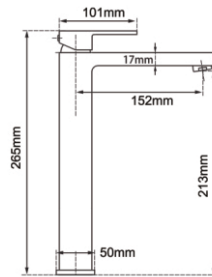

Basin Mixer

CH0222.BM/OX0222.BM

Finish: Chrome/Matte Black
Material: Brass
Weight: 1.25kg
Package Size: 29X22X8cm

Basin Mixer

CH0229.BM/OX0229.BM

Finish: Chrome/Matte Black
Material: Brass
Weight: 2.0kg
Package Size: 44X21X8cm

Basin Mixer

CH0131.BM/OX0131.BM/BU0131.BM

Finish: Chrome/Matte Black/Brushed Nickel
Material: Brass
Weight: 1.9kg
Package Size: 42.5X22X7.5cm

Tall Basin Mixer

CH0152.BM/OX0152.BM/BU0152.BM

Finish: Chrome/Matte Black/Brushed Nickel
Material: Brass
Weight: 3.0kg
Package Size: 44X21X6cm

Basin Mixer

CH0138.BM/OX0138.BM

Finish: Chrome/Matte Black
Material: Brass
Weight: 1.65kg
Package Size: 29.5X22X8cm

Tall Basin Mixer

CH0148.BM/OX0148.BM

Finish: Chrome/Matte Black
Material: Brass
Weight: 2.4kg
Package Size: 42X22X7.5cm

Basin Mixer

CH0123.BM/OX0123.BM

Finish: Chrome/Matte Black
Material: Brass
Weight: 1.2kg
Package Size: 30.5X22.5X7.5cm

Basin Mixer

CH0123-H.BM/OX0123-H.BM

Finish: Chrome/Matte Black
Material: Brass
Weight: 1.3kg
Package Size: 38.5X22.5X7.5cm