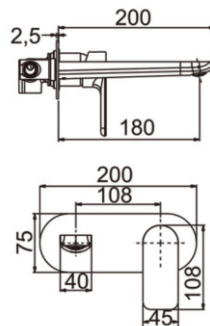

Finish: Chrome/Matte Black

Material: Brass

Weight: 1.65kg

Package Size: 38.5X18.5X10.5cm

Tall Basin Mixer

CH0110.BM/OX0110.BM

Finish: Chrome/Matte Black

Material: Brass

Weight: 1.65kg

Package Size: 38.5X18.5X10.5cm

Wall Mixer With Spout

CH0153-2-EX.BM/OX0153-2-EX.BM/BU0153-2-EX.BM/BUGM0153-2-EX.BM/BUYG0153-2-EX.BM

Finish: Chrome/Matte Black/Brushed Gunmetal Grey/
Brushed Nickel/Brushed Yellow Gold
Material: Brass
Weight: 2.0kg
Package Size: 29.5X22X8cm

Wall Mixer With Spout

CH0159.BM/OX0159.BM

Finish: Chrome/Matte Black
Material: Brass
Weight: 2.0kg
Package Size: 30X22X8cm

Wall Mixer With Spout

CH0223-2-EX.BM/OX0223-2-EX.BM

Finish: Chrome/Matte Black
Material: Brass
Weight: 2.0kg
Package Size: 29.5X22X8cm

Wall Mixer With Spout

CH0158-2.BM/OX0158-2.BM/BU0158-2.BM

Finish: Chrome/Matte Black/Brushed Nickel
Material: Brass
Weight: 2.0kg
Package Size: 30.5X22.5X7.5cm

Wall Mixer With Spout

CH0113-2-EX.BM/OX0113-2-EX.BM