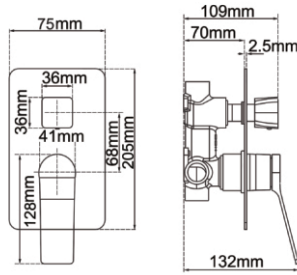

Wall Spout

CH0016.BS/OX0016.BS

Finish: Chrome/Matte Black
Material: Brass
Weight: 0.5kg
Package Size: 24X7X6.5cm

Wall Spout

CH0220.BS/OX0220.BS

Finish: Chrome/Matte Black
Material: Brass
Weight: 0.6kg
Package Size: 24X7X6.5cm

Swivel Wall Spout

CH0003.BS/OX0003.BS

Finish: Chrome/Matte Black
Material: Brass
Weight: 0.7kg
Package Size: 32X7X7cm

Wall Spout With Diverter

CH0011.BS/OX0011.BS

Finish: Chrome/Matte Black
Material: Brass
Weight: 0.7kg
Package Size: 33X7X7cm

Swivel Wall Spout

CH0004.BS/OX0004.BS

Finish: Chrome/Matte Black
Material: Brass
Weight: 0.7kg
Package Size: 32X7X7cm

Wall Spout

**CH0012.BS/OX0012.BS/BU0012.BS/
GM0012.BS/BUYG0012.BS**

Finish: Chrome/Matte Black/Brushed Nickel/Gunmetal
Grey/Brushed Yellow Gold
Material: Brass
Weight: 0.3kg
Package Size: 33X7.5X7.5cm

Wall Spout

CH0005.BS/OX0005.BS/GM0005.BS

Finish: Chrome/Matte Black/Gunmetal Grey
Material: Brass
Weight: 2.0kg
Package Size: 21.5X14.5X6.5cm

Wall Mixer With Diverter

CH0155.ST/OX0155.ST/BUGM0155.ST/
BU0155.ST/BUYG0155-2.ST