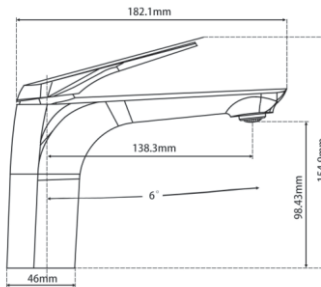

03

01

Basin Mixer
Wall mixer with Spout
Wall Spout
Wall mixer

Basin Mixer

CH0128.BM/OX0128.BM/BUGM0128.BM/
BU0128.BM/BUYG0128.BM

Finish: Chrome/Matte Black/Brushed Gunmetal Grey/
Brushed Nickel/Brushed Yellow Gold
Material: Brass
Weight: 1.25kg
Package Size: 29X22X8cm

Tall Basin Mixer

CH0149.BM/OX0149.BM/BUGM0149.BM/
BU0149.BM/BUYG0149.BM

Finish: Chrome/Matte Black/Brushed Gunmetal Grey/
Brushed Nickel/Brushed Yellow Gold
Material: Brass
Weight: 2.0kg
Package Size: 44X21X8cm

Basin Mixer

CH0161.BM/OX0161.BM

Finish: Chrome/Matte Black
Material: Brass
Weight: 1.2kg
Package Size: 29X22X8cm

Tall Basin Mixer

CH0160.BM/OX0160.BM

Finish: Chrome/Matte Black
Material: Brass
Weight: 2.0kg
Package Size: 42X22X8cm