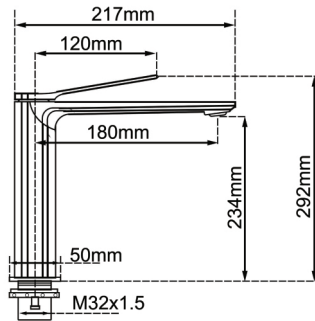

03

01

Basin Mixer
Wall mixer with Spout
Wall Spout
Wall mixer

Basin Mixer

CH0128.BM/OX0128.BM/BUGM0128.BM/
BU0128.BM/BUYG0128.BM

Finish: Chrome/Matte Black/Brushed Gunmetal Grey/
Brushed Nickel/Brushed Yellow Gold
Material: Brass
Weight: 1.25kg
Package Size: 29X22X8cm

Tall Basin Mixer

CH0149.BM/OX0149.BM/BUGM0149.BM/
BU0149.BM/BUYG0149.BM

Finish: Chrome/Matte Black/Brushed Gunmetal Grey/
Brushed Nickel/Brushed Yellow Gold
Material: Brass
Weight: 2.0kg
Package Size: 44X21X8cm

Basin Mixer

CH0161.BM/OX0161.BM

Finish: Chrome/Matte Black
Material: Brass
Weight: 1.2kg
Package Size: 29X22X8cm

Tall Basin Mixer

CH0160.BM/OX0160.BM

Finish: Chrome/Matte Black
Material: Brass
Weight: 2.0kg
Package Size: 42X22X8cm