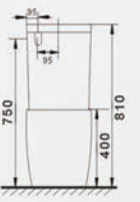

Washdown two piece toilet
Size: 635x360x825 mm
Size: 675x355x815 mm

B2355A

Washdown two piece toilet
Size: 645x370x800 mm

B2359A

Washdown two piece toilet
Size: 640x370x800 mm

B2355AS

Washdown two piece toilet
Size: 640x360x790 mm

**B2376A/
B2376A-1**

Washdown two piece toilet
Size: 680x360x830 mm
Size: 620x345x815 mm

Side view

Top view

Frontal view

B2388A
Washdown two piece toilet
Size: 665x360x845 mm

Side view

Top view

Frontal view

B2376AB
Washdown two piece toilet
Size: 615x360x810 mm

Side view

Top view

Frontal view

B2392A
Washdown two piece toilet
Size: 665x360x840 mm

Side view

Top view

Frontal view

B2303AB
Washdown two piece toilet
Size: 610x360x830 mm

Side view

Top view

Frontal view

B2303A
Washdown two piece toilet
Size: 610x360x830 mm

Side view

Top view