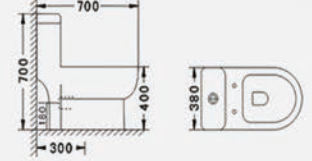

Frontal view

B2040A
Washdown two piece toilet
Size: 670x370x820 mm

Side view

Top view

Frontal view

B2011A
Washdown two piece toilet
Size: 710x400x760 mm

Side view

Top view

Frontal view

A376

Washdown one piece toilet
Size: 680x375x810 mm

A321

Washdown one piece toilet
Size: 700x380x700 mm

A339

Washdown one piece toilet
Size: 700x380x790 mm

A371