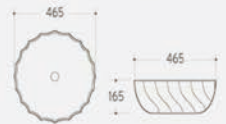

K005

Art basin

Size: 650x435x200 mm

K011

Art basin

Size: 590x390x210 mm

K013/K13A

Art basin

K013 Size: 420x420x175 mm
K013A Size: 370x370x155 mm

K114

Art basin

Size: 465x465x165 mm

K022

Art basin

Size: 480x370x130 mm

K025