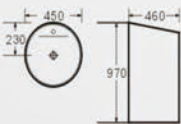

D6301

One piece basin
Size: 550x520x850 mm

D6301B

One piece basin
Size: 500x500x830 mm

D6004A

One piece basin
Size: 400x400x850 mm

D6004B

One piece basin
Size: 400x400x850 mm

D6008A/B

One piece basin
Size: 400x460x900 mm

D6009

One piece basin
Size: 400x400x850 mm

D6010

One piece basin
Size: 520x400x850 mm

D6011

One piece basin
Size: 550x515x850 mm

D6089

One piece basin
Size: 510x460x850 mm

D6018

One piece basin
Size: 450x460x970 mm

D6023A/B

One piece basin
Size: 450x460x850 mm

D6028

One piece basin
Size: 385x385x840 mm