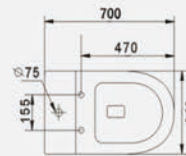

Frontal view

B2303AB
Washdown two piece toilet
Size: 610x360x830 mm

Side view

Top view

Frontal view

B2303A
Washdown two piece toilet
Size: 610x360x830 mm

Side view

Top view

Frontal view

B2366A
Washdown two piece toilet
Size: 610x360x855 mm

Side view

Top view

Frontal view

B2304A
Washdown two piece toilet
Size: 680x360x820 mm

Side view

Top view

Frontal view

B2358A
Washdown two piece toilet
Size: 630x360x855 mm

Side view

Top view

Frontal view

B2080A
Washdown two piece toilet
Size: 700x360x790 mm

Side view

Top view

Frontal view

B2040A
Washdown two piece toilet
Size: 670x370x820 mm

Side view

Top view

Frontal view

B2011A
Washdown two piece toilet
Size: 710x400x760 mm

Side view

Top view