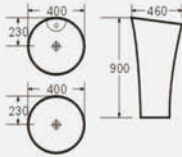

A-150D

Vanity top basin
Size: 1515x460x190 mm

A-100

Vanity top basin
Size: 1000x465x190 mm

A-100L

Vanity top basin
Size: 1015x465x190 mm

A-120

Vanity top basin
Size: 1215x460x190 mm

D6301

One piece basin
Size: 550x520x850 mm

D6301B

One piece basin
Size: 500x500x830 mm

D6004A

One piece basin
Size: 400x400x850 mm

D6004B

One piece basin
Size: 400x400x850 mm

D6008A/B

One piece basin
Size: 400x460x900 mm

D6009

One piece basin
Size: 400x400x850 mm

D6010

One piece basin
Size: 520x400x850 mm

D6011

One piece basin
Size: 550x515x850 mm