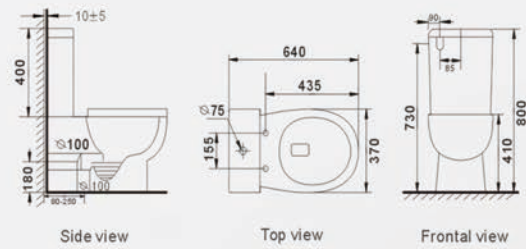

Washdown two piece toilet
Size: 635x360x825 mm
Size: 675x355x815 mm

B2355A

Washdown two piece toilet
Size: 645x370x800 mm

B2359A

Washdown two piece toilet
Size: 640x370x800 mm

B2355AS

Washdown two piece toilet
Size: 640x360x790 mm

**B2376A/
B2376A-1**

Washdown two piece toilet
Size: 680x360x830 mm
Size: 620x345x815 mm

Side view

Top view

Frontal view

B2388A
Washdown two piece toilet
Size: 665x360x845 mm

Side view

Top view

Frontal view

B2376AB
Washdown two piece toilet
Size: 615x360x810 mm

Side view

Top view

Frontal view

B2392A
Washdown two piece toilet
Size: 665x360x840 mm

Side view

Top view

Frontal view

B2303AB
Washdown two piece toilet
Size: 610x360x830 mm

Side view

Top view

Frontal view

B2303A
Washdown two piece toilet
Size: 610x360x830 mm

Side view

Top view