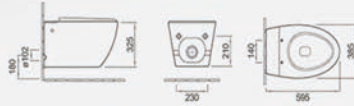

C-370C

Pulse tankless wall-hung toilet

Size: 575x360x325 mm

Fixing to wall with back

C-375C

Pulse tankless wall-hung toilet

Size: 595x385x325 mm

Fixing to wall with back