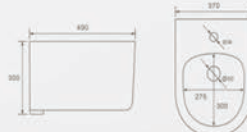

G-5389WH

Washdown wall-hung bidet
Size: 525x360x330 mm
Fixing to wall with back

B-2280

Washdown wall-hung toilet
Size: 480x370x370 mm
Fixing to wall with back

G-5280WH

Washdown wall-hung bidet
Size: 480x370x325 mm
Fixing to wall with back

B-2380 MINI

Washdown wall-hung toilet
Size: 510x350x360 mm
Fixing to wall with back

G-5390WH MINI

Washdown wall-hung bidet
Size: 510x350x320 mm
Fixing to wall with back

B-2376 MINI

Washdown wall-hung toilet
Size: 480x370x370 mm
Fixing to wall with back

G-5376WH MINI

Washdown wall-hung bidet
Size: 480x370x325 mm
Fixing to wall with back

B-2365 MINI

Washdown wall-hung toilet
Size: 490x370x340 mm
Fixing to wall with back

G-5365WH MINI

Washdown wall-hung bidet
Size: 490x370x300 mm
Fixing to wall with back