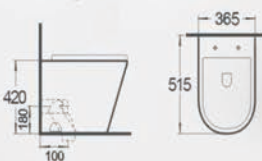

B-2375B

Washdown wall-hung toilet
Size: 570x380x400 mm
Fixing to wall with back

G-5375

Washdown wall-hung bidet
Size: 600x385x380 mm
Fixing to wall with back

B-2380B

Washdown wall-hung toilet
Size: 640x360x390 mm
Fixing to wall with back

G-5380

Washdown wall-hung bidet
Size: 570x350x400 mm
Fixing to wall with back

B-2389B

Washdown wall-hung toilet
Size: 520x360x390 mm
Fixing to wall with back

G-5389

Washdown wall-hung bidet
Size: 590x360x380 mm
Fixing to wall with back

B-2303B

Washdown wall-hung toilet
Size: 515x365x420 mm
Fixing to wall with back

G-5303

Washdown wall-hung bidet
Size: 510x365x425 mm
Fixing to wall with back

B-2376B

Washdown wall-hung toilet
Size: 560x365x400 mm
Fixing to wall with back