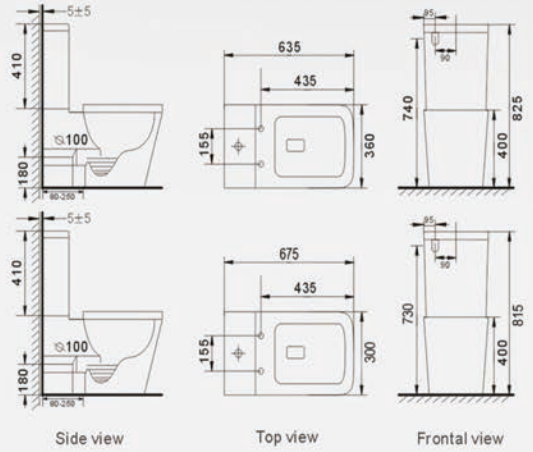

A-376A/B-376B

Pulse tankless floor mounted toilet
Size: 575x365x400 mm
Fixing to wall with back

A-376B

Pulse tankless floor mounted toilet
Size: 575x365x410 mm
Fixing to wall with back

A-380A/B-380B

Pulse tankless floor mounted toilet
Size: 525x360x330 mm
Fixing to wall with back

A-381A/B-381B

Pulse tankless floor mounted toilet
Size: 575x360x410 mm
Fixing to wall with back

A-389A/B-389B

Pulse tankless floor mounted toilet
Size: 565x360x410 mm
Fixing to wall with back

B2370A/ 2370A-1

Washdown two piece toilet
Size: 635x360x825 mm
Size: 675x355x815 mm

B2355A

Washdown two piece toilet
Size: 645x370x800 mm

B2359A

Washdown two piece toilet
Size: 640x370x800 mm

B2355AS

Washdown two piece toilet
Size: 640x360x790 mm

**B2376A/
B2376A-1**

Washdown two piece toilet
Size: 680x360x830 mm
Size: 620x345x815 mm

Side view

Top view

Frontal view

B2388A
Washdown two piece toilet
Size: 665x360x845 mm

Side view

Top view