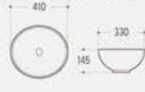

K013 Size: 420x420x175 mm
K013A Size: 370x370x155 mm

K114

Art basin

Size: 465x465x165 mm

K022

Art basin

Size: 480x370x130 mm

K025

Art basin

Size: 400x400x155 mm

K032

Art basin

Size: 570x455x155 mm

K047

Art basin

Size: 450x450x170 mm

K049

Art basin

Size: 420x420x120 mm

K082

Art basin

Size: 410x330x145 mm

K105

Art basin

Size: 465x465x160 mm

K130

Art basin

Size: 600x455x160 mm

K146

Art basin

Size: 450x250x120 mm

K149/K149A