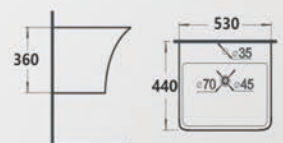

K9608

Wall-hung basin
Size: 530x440x360 mm