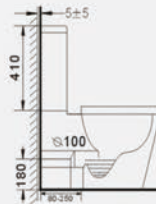

Frontal view

B2366A
Washdown two piece toilet
Size: 610x360x855 mm

Side view

Top view

Frontal view

B2304A
Washdown two piece toilet
Size: 680x360x820 mm

Side view

Top view

Frontal view

B2358A
Washdown two piece toilet
Size: 630x360x855 mm

Side view

Top view

Frontal view

B2080A
Washdown two piece toilet
Size: 700x360x790 mm

Side view

Top view

Frontal view

B2040A
Washdown two piece toilet
Size: 670x370x820 mm

Side view

Top view

Frontal view

B2011A
Washdown two piece toilet
Size: 710x400x760 mm

Side view

Top view