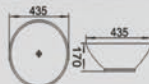

D3225

Art basin

Size: 435x435x170 mm