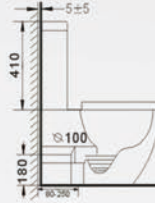

Washdown two piece toilet
Size: 635x360x825 mm
Size: 675x355x815 mm

B2355A

Washdown two piece toilet
Size: 645x370x800 mm

B2359A

Washdown two piece toilet
Size: 640x370x800 mm

B2355AS

Washdown two piece toilet
Size: 640x360x790 mm

**B2376A/
B2376A-1**

Washdown two piece toilet
Size: 680x360x830 mm
Size: 620x345x815 mm

Side view

Top view

Frontal view

B2388A
Washdown two piece toilet
Size: 665x360x845 mm

Side view

Top view