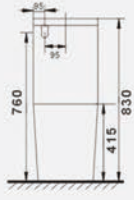

Frontal view

B2376AB
Washdown two piece toilet
Size: 615x360x810 mm

Side view

Top view

Frontal view

B2392A
Washdown two piece toilet
Size: 665x360x840 mm

Side view

Top view

Frontal view

B2303AB
Washdown two piece toilet
Size: 610x360x830 mm

Side view

Top view

Frontal view

B2303A
Washdown two piece toilet
Size: 610x360x830 mm

Side view

Top view

Frontal view

B2366A
Washdown two piece toilet
Size: 610x360x855 mm

Side view

Top view

Frontal view

B2304A
Washdown two piece toilet
Size: 680x360x820 mm

Side view

Top view

Frontal view

B2358A
Washdown two piece toilet
Size: 630x360x855 mm

Side view

Top view

Frontal view

B2080A
Washdown two piece toilet
Size: 700x360x790 mm

Side view

Top view