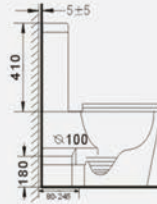

Frontal view

B2303AB
Washdown two piece toilet
Size: 610x360x830 mm

Side view

Top view

Frontal view

B2303A
Washdown two piece toilet
Size: 610x360x830 mm

Side view

Top view

Frontal view

B2366A
Washdown two piece toilet
Size: 610x360x855 mm

Side view

Top view

Frontal view

B2304A
Washdown two piece toilet
Size: 680x360x820 mm

Side view

Top view

Frontal view

B2358A
Washdown two piece toilet
Size: 630x360x855 mm

Side view

Top view

Frontal view

B2080A
Washdown two piece toilet
Size: 700x360x790 mm

Side view

Top view

Frontal view

B2040A
Washdown two piece toilet
Size: 670x370x820 mm

Side view

Top view

Frontal view

B2011A
Washdown two piece toilet
Size: 710x400x760 mm

Side view

Top view