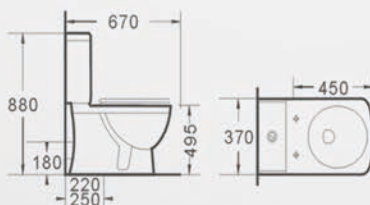

Frontal view

B2040A
Washdown two piece toilet
Size: 670x370x820 mm

Side view

Top view

Frontal view

B2011A
Washdown two piece toilet
Size: 710x400x760 mm

Side view

Top view

Washdown one piece toilet
Size: 700x365x830 mm

A380

Washdown one piece toilet
Size: 710x360x850 mm

A389

Washdown one piece toilet
Size: 660x360x850 mm

A390

Washdown one piece toilet
Size: 680x400x780 mm

A370

Washdown one piece toilet
Size: 670x355x810 mm

B2376H

Handicapped Back To Wall Toilet
Size: 560x370x500 mm

G5376H

Handicapped Back To Wall Bidet
Size: 560x370x500 mm

B2369B

Handicapped Toilet Suite
Size: 800x370x815 mm

B2369A

Handicapped Toilet Suite
Size: 800x360x815 mm

B2356A

Handicapped Toilet Suite
Size: 800x370x815 mm

B2040H

Handicapped Toilet Suite
Size: 660x570x210 mm

K9040H

Handicapped Basin
Size: 660x570x210 mm