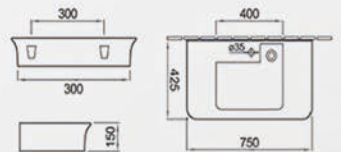

K9604

Wall-hung basin
Size: 520x460x380 mm

K9605

Wall-hung basin
Size: 470x460x370 mm

K6372

Wall-hung basin
Size: 750x425x150 mm

K9607

Wall-hung basin
Size: 540x450x230 mm