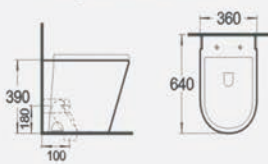

B-2375B

Washdown wall-hung toilet
Size: 570x380x400 mm
Fixing to wall with back

G-5375

Washdown wall-hung bidet
Size: 600x385x380 mm
Fixing to wall with back

B-2380B

Washdown wall-hung toilet
Size: 640x360x390 mm
Fixing to wall with back

G-5380

Washdown wall-hung bidet
Size: 570x350x400 mm
Fixing to wall with back

B-2389B

Washdown wall-hung toilet
Size: 520x360x390 mm
Fixing to wall with back

G-5389

Washdown wall-hung bidet
Size: 590x360x380 mm
Fixing to wall with back