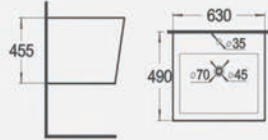

K9604

Wall-hung basin
Size: 520x460x380 mm

K9605

Wall-hung basin
Size: 470x460x370 mm

K6372

Wall-hung basin
Size: 750x425x150 mm

K9607

Wall-hung basin
Size: 540x450x230 mm

K9608

Wall-hung basin
Size: 530x440x360 mm

K9609

Wall-hung basin
Size: 520x420x370 mm

K9301

Wall-hung basin
Size: 520x520x410 mm

K9370

Wall-hung basin
Size: 630x490x455 mm