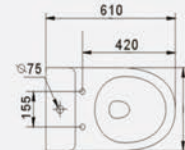

Frontal view

B2376AB
Washdown two piece toilet
Size: 615x360x810 mm

Side view

Top view

Frontal view

B2392A
Washdown two piece toilet
Size: 665x360x840 mm

Side view

Top view

Frontal view

B2303AB
Washdown two piece toilet
Size: 610x360x830 mm

Side view

Top view

Frontal view

B2303A
Washdown two piece toilet
Size: 610x360x830 mm

Side view

Top view

Frontal view

B2366A
Washdown two piece toilet
Size: 610x360x855 mm

Side view

Top view

Frontal view

B2304A
Washdown two piece toilet
Size: 680x360x820 mm

Side view

Top view