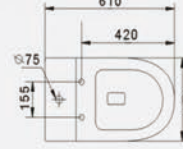

Washdown two piece toilet
Size: 635x360x825 mm
Size: 675x355x815 mm

B2355A

Washdown two piece toilet
Size: 645x370x800 mm

B2359A

Washdown two piece toilet
Size: 640x370x800 mm

B2355AS

Washdown two piece toilet
Size: 640x360x790 mm

**B2376A/
B2376A-1**

Washdown two piece toilet
Size: 680x360x830 mm
Size: 620x345x815 mm

Side view

Top view

Frontal view

B2388A
Washdown two piece toilet
Size: 665x360x845 mm

Side view

Top view

Frontal view

B2376AB
Washdown two piece toilet
Size: 615x360x810 mm

Side view

Top view

Frontal view

B2392A
Washdown two piece toilet
Size: 665x360x840 mm

Side view

Top view

Frontal view

B2303AB
Washdown two piece toilet
Size: 610x360x830 mm

Side view

Top view

Frontal view

B2303A
Washdown two piece toilet
Size: 610x360x830 mm

Side view

Top view