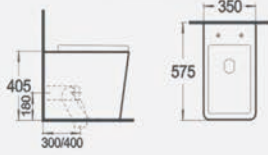

C-389C

Pulse tankless wall-hung toilet

Size: 565x360x335 mm

Fixing to wall with back

B-2370B

Washdown wall-hung toilet
Size: 575x350x405 mm
Fixing to wall with back

G-5370

Washdown wall-hung bidet
Size: 575x350x405 mm
Fixing to wall with back

B-2375B

Washdown wall-hung toilet
Size: 570x380x400 mm
Fixing to wall with back

G-5375

Washdown wall-hung bidet
Size: 600x385x380 mm
Fixing to wall with back

B-2380B

Washdown wall-hung toilet
Size: 640x360x390 mm
Fixing to wall with back