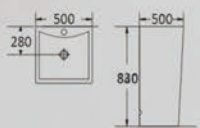

D6031
One piece basin
Size: 500x500x830 mm