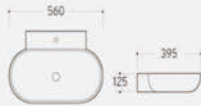

Size: 465x465x160 mm

K130

Art basin

Size: 600x455x160 mm

K146

Art basin

Size: 450x250x120 mm

K149/K149A

Art basin

K149 Size: 710x385x130 mm
K149A Size: 600x375x130 mm

K153/K153A

Art basin

K153 Size: 595x325x110 mm
K153A Size: 445x295x100 mm

K154

Art basin

Size: 595x395x210 mm

K170/K170A

Art basin
K013 Size: 670x440x145 mm
K013A Size: 590x400x140 mm

K171

Art basin
Size: 560x395x125 mm

K230B/K230C

Art basin
K013 Size: 550x400x130 mm
K013A Size: 650x400x130 mm

K233

Art basin
Size: 595x495x100 mm