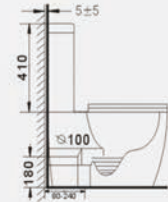

Washdown two piece toilet
Size: 635x360x825 mm
Size: 675x355x815 mm

B2355A

Washdown two piece toilet
Size: 645x370x800 mm

B2359A

Washdown two piece toilet
Size: 640x370x800 mm

B2355AS

Washdown two piece toilet
Size: 640x360x790 mm

**B2376A/
B2376A-1**

Washdown two piece toilet
Size: 680x360x830 mm
Size: 620x345x815 mm

Side view

Top view

Frontal view

B2388A
Washdown two piece toilet
Size: 665x360x845 mm

Side view

Top view

Frontal view

B2376AB
Washdown two piece toilet
Size: 615x360x810 mm

Side view

Top view

Frontal view

B2392A
Washdown two piece toilet
Size: 665x360x840 mm

Side view

Top view

Frontal view

B2303AB
Washdown two piece toilet
Size: 610x360x830 mm

Side view

Top view

Frontal view

B2303A
Washdown two piece toilet
Size: 610x360x830 mm

Side view

Top view