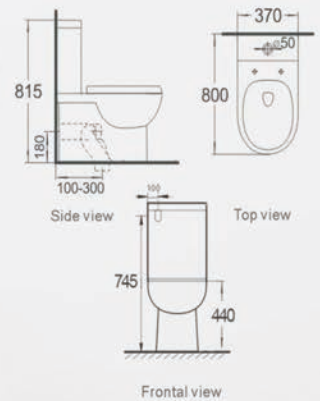

B2356A

Handicapped Toilet Suite
Size: 800x370x815 mm