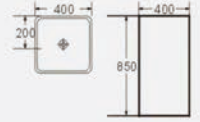

A-150D

Vanity top basin
Size: 1515x460x190 mm

A-100

Vanity top basin
Size: 1000x465x190 mm

A-100L

Vanity top basin
Size: 1015x465x190 mm

A-120

Vanity top basin
Size: 1215x460x190 mm

D6301

One piece basin
Size: 550x520x850 mm

D6301B

One piece basin
Size: 500x500x830 mm

D6004A

One piece basin
Size: 400x400x850 mm

D6004B

One piece basin
Size: 400x400x850 mm

D6008A/B

One piece basin
Size: 400x460x900 mm

D6009

One piece basin
Size: 400x400x850 mm

D6010

One piece basin
Size: 520x400x850 mm

D6011

One piece basin
Size: 550x515x850 mm