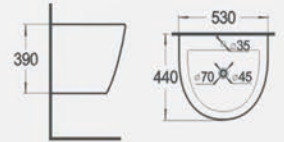

K9608

Wall-hung basin
Size: 530x440x360 mm

K9609

Wall-hung basin
Size: 520x420x370 mm

K9301

Wall-hung basin
Size: 520x520x410 mm

K9370

Wall-hung basin
Size: 630x490x455 mm