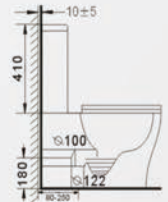

**B2376A/
B2376A-1**

Washdown two piece toilet
Size: 680x360x830 mm
Size: 620x345x815 mm

Side view

Top view

Frontal view

B2388A
Washdown two piece toilet
Size: 665x360x845 mm

Side view

Top view

Frontal view

B2376AB
Washdown two piece toilet
Size: 615x360x810 mm

Side view

Top view

Frontal view

B2392A
Washdown two piece toilet
Size: 665x360x840 mm

Side view

Top view

Frontal view

B2303AB
Washdown two piece toilet
Size: 610x360x830 mm

Side view

Top view

Frontal view

B2303A
Washdown two piece toilet
Size: 610x360x830 mm

Side view

Top view

Frontal view

B2366A
Washdown two piece toilet
Size: 610x360x855 mm

Side view

Top view

Frontal view

B2304A
Washdown two piece toilet
Size: 680x360x820 mm

Side view

Top view