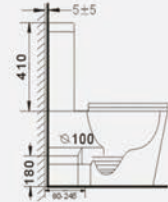

Washdown two piece toilet
Size: 635x360x825 mm
Size: 675x355x815 mm

B2355A

Washdown two piece toilet
Size: 645x370x800 mm

B2359A

Washdown two piece toilet
Size: 640x370x800 mm

B2355AS

Washdown two piece toilet
Size: 640x360x790 mm

**B2376A/
B2376A-1**

Washdown two piece toilet
Size: 680x360x830 mm
Size: 620x345x815 mm

Side view

Top view

Frontal view

B2388A
Washdown two piece toilet
Size: 665x360x845 mm

Side view

Top view

Frontal view

B2376AB
Washdown two piece toilet
Size: 615x360x810 mm

Side view

Top view

Frontal view

B2392A
Washdown two piece toilet
Size: 665x360x840 mm

Side view

Top view

Frontal view

B2303AB
Washdown two piece toilet
Size: 610x360x830 mm

Side view

Top view

Frontal view

B2303A
Washdown two piece toilet
Size: 610x360x830 mm

Side view

Top view