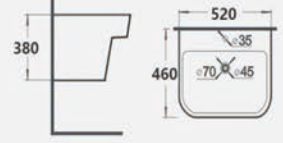

K9604

Wall-hung basin
Size: 520x460x380 mm