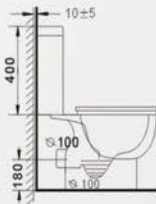

Frontal view

B2358A
Washdown two piece toilet
Size: 630x360x855 mm

Side view

Top view

Frontal view

B2080A
Washdown two piece toilet
Size: 700x360x790 mm

Side view

Top view

Frontal view

B2040A
Washdown two piece toilet
Size: 670x370x820 mm

Side view

Top view

Frontal view

B2011A
Washdown two piece toilet
Size: 710x400x760 mm

Side view

Top view

Frontal view

A376

Washdown one piece toilet
Size: 680x375x810 mm

A321

Washdown one piece toilet
Size: 700x380x700 mm

A339

Washdown one piece toilet
Size: 700x380x790 mm

A371

Washdown one piece toilet
Size: 700x365x830 mm

A380

Washdown one piece toilet
Size: 710x360x850 mm

A389

Washdown one piece toilet
Size: 660x360x850 mm

A390

Washdown one piece toilet
Size: 680x400x780 mm

A370