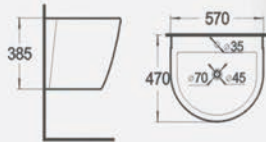

K9380

Wall-hung basin
Size: 570x470x385 mm