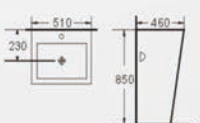

D6089

One piece basin
Size: 510x460x850 mm