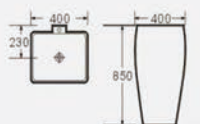

A-150D

Vanity top basin
Size: 1515x460x190 mm

A-100

Vanity top basin
Size: 1000x465x190 mm

A-100L

Vanity top basin
Size: 1015x465x190 mm

A-120

Vanity top basin
Size: 1215x460x190 mm

D6301

One piece basin
Size: 550x520x850 mm

D6301B

One piece basin
Size: 500x500x830 mm

D6004A

One piece basin
Size: 400x400x850 mm

D6004B

One piece basin
Size: 400x400x850 mm

D6008A/B

One piece basin
Size: 400x460x900 mm

D6009

One piece basin
Size: 400x400x850 mm

D6010

One piece basin
Size: 520x400x850 mm

D6011

One piece basin
Size: 550x515x850 mm