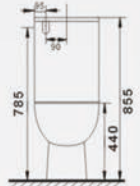

Frontal view

B2303AB
Washdown two piece toilet
Size: 610x360x830 mm

Side view

Top view

Frontal view

B2303A
Washdown two piece toilet
Size: 610x360x830 mm

Side view

Top view

Frontal view

B2366A
Washdown two piece toilet
Size: 610x360x855 mm

Side view

Top view

Frontal view

B2304A
Washdown two piece toilet
Size: 680x360x820 mm

Side view

Top view

Frontal view

B2358A
Washdown two piece toilet
Size: 630x360x855 mm

Side view

Top view

Frontal view

B2080A
Washdown two piece toilet
Size: 700x360x790 mm

Side view

Top view

Frontal view

B2040A
Washdown two piece toilet
Size: 670x370x820 mm

Side view

Top view

Frontal view

B2011A
Washdown two piece toilet
Size: 710x400x760 mm

Side view

Top view