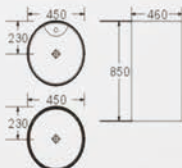

D6008A/B

One piece basin
Size: 400x460x900 mm

D6009

One piece basin
Size: 400x400x850 mm

D6010

One piece basin
Size: 520x400x850 mm

D6011

One piece basin
Size: 550x515x850 mm

D6089

One piece basin
Size: 510x460x850 mm

D6018

One piece basin
Size: 450x460x970 mm

D6023A/B

One piece basin
Size: 450x460x850 mm

D6028

One piece basin
Size: 385x385x840 mm

D6032A/B
One piece basin
Size: 400x400x850 mm

D6029
One piece basin
Size: 330x320x840 mm

D6031
One piece basin
Size: 500x500x830 mm

D6033
One piece basin
Size: 400x400x850 mm