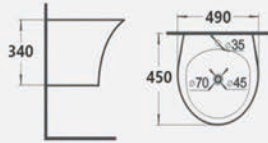

K0424A

Undermounted basin
Size: 610x380x180 mm

K9601

Wall-hung basin
Size: 565x490x380 mm

K9602

Wall-hung basin
Size: 530x440x360 mm

K9603

Wall-hung basin
Size: 490x450x340 mm