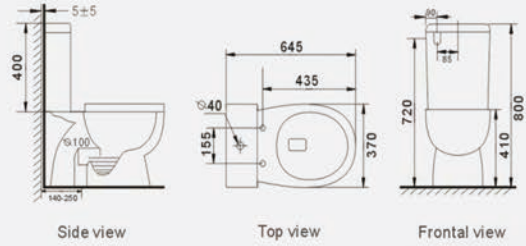

A-381A/B-381B

Pulse tankless floor mounted toilet
Size: 575x360x410 mm
Fixing to wall with back

A-389A/B-389B

Pulse tankless floor mounted toilet
Size: 565x360x410 mm
Fixing to wall with back

B2370A/ 2370A-1

Washdown two piece toilet
Size: 635x360x825 mm
Size: 675x355x815 mm

B2355A

Washdown two piece toilet
Size: 645x370x800 mm

B2359A

Washdown two piece toilet
Size: 640x370x800 mm

B2355AS

Washdown two piece toilet
Size: 640x360x790 mm

**B2376A/
B2376A-1**

Washdown two piece toilet
Size: 680x360x830 mm
Size: 620x345x815 mm

Side view

Top view

Frontal view

B2388A
Washdown two piece toilet
Size: 665x360x845 mm

Side view

Top view

Frontal view

B2376AB
Washdown two piece toilet
Size: 615x360x810 mm

Side view

Top view

Frontal view

B2392A
Washdown two piece toilet
Size: 665x360x840 mm

Side view

Top view