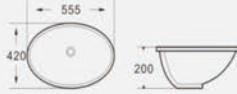

K0222

Undermounted basin
Size: 555x420x200 mm