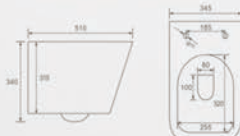

G-5389WH

Washdown wall-hung bidet
Size: 525x360x330 mm
Fixing to wall with back

B-2280

Washdown wall-hung toilet
Size: 480x370x370 mm
Fixing to wall with back

G-5280WH

Washdown wall-hung bidet
Size: 480x370x325 mm
Fixing to wall with back

B-2380 MINI

Washdown wall-hung toilet
Size: 510x350x360 mm
Fixing to wall with back

G-5390WH MINI

Washdown wall-hung bidet
Size: 510x350x320 mm
Fixing to wall with back

B-2376 MINI

Washdown wall-hung toilet
Size: 480x370x370 mm
Fixing to wall with back

G-5376WH MINI

Washdown wall-hung bidet
Size: 480x370x325 mm
Fixing to wall with back

B-2365 MINI

Washdown wall-hung toilet
Size: 490x370x340 mm
Fixing to wall with back

G-5365WH MINI

Washdown wall-hung bidet
Size: 490x370x300 mm
Fixing to wall with back

B-2370 MINI

Washdown wall-hung toilet
Size: 510x345x340 mm
Fixing to wall with back

G-5370WH MINI

Washdown wall-hung bidet
Size: 510x345x300 mm
Fixing to wall with back

B-2376

Washdown wall-hung toilet
Size: 550x370x370 mm
Fixing to wall with back