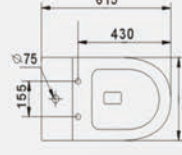

Washdown two piece toilet
Size: 635x360x825 mm
Size: 675x355x815 mm

B2355A

Washdown two piece toilet
Size: 645x370x800 mm

B2359A

Washdown two piece toilet
Size: 640x370x800 mm

B2355AS

Washdown two piece toilet
Size: 640x360x790 mm

**B2376A/
B2376A-1**

Washdown two piece toilet
Size: 680x360x830 mm
Size: 620x345x815 mm

Side view

Top view

Frontal view

B2388A
Washdown two piece toilet
Size: 665x360x845 mm

Side view

Top view

Frontal view

B2376AB
Washdown two piece toilet
Size: 615x360x810 mm

Side view

Top view

Frontal view

B2392A
Washdown two piece toilet
Size: 665x360x840 mm

Side view

Top view

Frontal view

B2303AB
Washdown two piece toilet
Size: 610x360x830 mm

Side view

Top view

Frontal view

B2303A
Washdown two piece toilet
Size: 610x360x830 mm

Side view

Top view