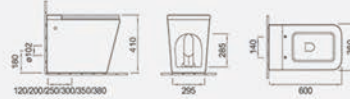

A-370B

Pulse tankless floor mounted toilet
Size: 600x360x410 mm
Fixing to wall with back