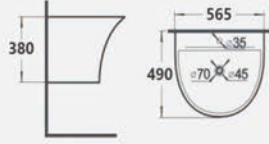

K0424A

Undermounted basin
Size: 610x380x180 mm

K9601

Wall-hung basin
Size: 565x490x380 mm

K9602

Wall-hung basin
Size: 530x440x360 mm

K9603

Wall-hung basin
Size: 490x450x340 mm