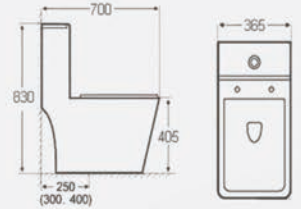

Frontal view

B2040A
Washdown two piece toilet
Size: 670x370x820 mm

Side view

Top view

Frontal view

B2011A
Washdown two piece toilet
Size: 710x400x760 mm

Side view

Top view

Frontal view

A376

Washdown one piece toilet
Size: 680x375x810 mm

A321

Washdown one piece toilet
Size: 700x380x700 mm

A339

Washdown one piece toilet
Size: 700x380x790 mm

A371

Washdown one piece toilet
Size: 700x365x830 mm

A380

Washdown one piece toilet
Size: 710x360x850 mm

A389

Washdown one piece toilet
Size: 660x360x850 mm

A390

Washdown one piece toilet
Size: 680x400x780 mm

A370