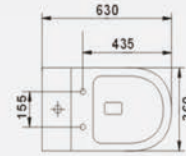

Frontal view

B2303AB
Washdown two piece toilet
Size: 610x360x830 mm

Side view

Top view

Frontal view

B2303A
Washdown two piece toilet
Size: 610x360x830 mm

Side view

Top view

Frontal view

B2366A
Washdown two piece toilet
Size: 610x360x855 mm

Side view

Top view

Frontal view

B2304A
Washdown two piece toilet
Size: 680x360x820 mm

Side view

Top view

Frontal view

B2358A
Washdown two piece toilet
Size: 630x360x855 mm

Side view

Top view

Frontal view

B2080A
Washdown two piece toilet
Size: 700x360x790 mm

Side view

Top view

Frontal view

B2040A
Washdown two piece toilet
Size: 670x370x820 mm

Side view

Top view

Frontal view

B2011A
Washdown two piece toilet
Size: 710x400x760 mm

Side view

Top view