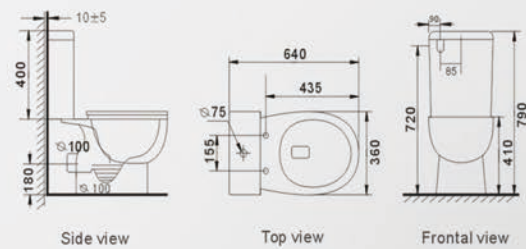

Washdown two piece toilet
Size: 635x360x825 mm
Size: 675x355x815 mm

B2355A

Washdown two piece toilet
Size: 645x370x800 mm

B2359A

Washdown two piece toilet
Size: 640x370x800 mm

B2355AS

Washdown two piece toilet
Size: 640x360x790 mm

**B2376A/
B2376A-1**

Washdown two piece toilet
Size: 680x360x830 mm
Size: 620x345x815 mm

Side view

Top view

Frontal view

B2388A
Washdown two piece toilet
Size: 665x360x845 mm

Side view

Top view

Frontal view

B2376AB
Washdown two piece toilet
Size: 615x360x810 mm

Side view

Top view

Frontal view

B2392A
Washdown two piece toilet
Size: 665x360x840 mm

Side view

Top view

Frontal view

B2303AB
Washdown two piece toilet
Size: 610x360x830 mm

Side view

Top view

Frontal view

B2303A
Washdown two piece toilet
Size: 610x360x830 mm

Side view

Top view