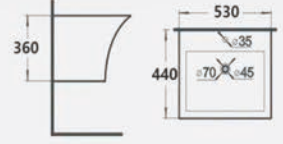

K0424A

Undermounted basin
Size: 610x380x180 mm

K9601

Wall-hung basin
Size: 565x490x380 mm

K9602

Wall-hung basin
Size: 530x440x360 mm

K9603

Wall-hung basin
Size: 490x450x340 mm