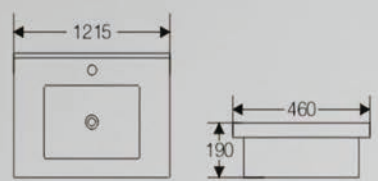

A-150D

Vanity top basin
Size: 1515x460x190 mm

A-100

Vanity top basin
Size: 1000x465x190 mm

A-100L

Vanity top basin
Size: 1015x465x190 mm

A-120

Vanity top basin
Size: 1215x460x190 mm