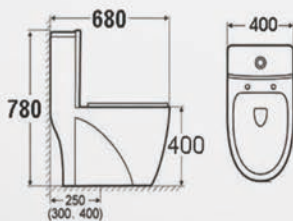

Frontal view

B2040A
Washdown two piece toilet
Size: 670x370x820 mm

Side view

Top view

Frontal view

B2011A
Washdown two piece toilet
Size: 710x400x760 mm

Side view

Top view

Frontal view

A376

Washdown one piece toilet
Size: 680x375x810 mm

A321

Washdown one piece toilet
Size: 700x380x700 mm

A339

Washdown one piece toilet
Size: 700x380x790 mm

A371

Washdown one piece toilet
Size: 700x365x830 mm

A380

Washdown one piece toilet
Size: 710x360x850 mm

A389

Washdown one piece toilet
Size: 660x360x850 mm

A390

Washdown one piece toilet
Size: 680x400x780 mm

A370