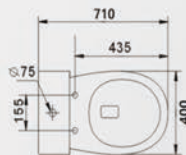

Frontal view

B2358A
Washdown two piece toilet
Size: 630x360x855 mm

Side view

Top view

Frontal view

B2080A
Washdown two piece toilet
Size: 700x360x790 mm

Side view

Top view

Frontal view

B2040A
Washdown two piece toilet
Size: 670x370x820 mm

Side view

Top view

Frontal view

B2011A
Washdown two piece toilet
Size: 710x400x760 mm

Side view

Top view

Frontal view

A376

Washdown one piece toilet
Size: 680x375x810 mm

A321

Washdown one piece toilet
Size: 700x380x700 mm

A339

Washdown one piece toilet
Size: 700x380x790 mm

A371

Washdown one piece toilet
Size: 700x365x830 mm

A380

Washdown one piece toilet
Size: 710x360x850 mm

A389

Washdown one piece toilet
Size: 660x360x850 mm

A390

Washdown one piece toilet
Size: 680x400x780 mm

A370