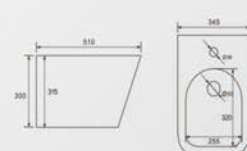

G-5389WH

Washdown wall-hung bidet
Size: 525x360x330 mm
Fixing to wall with back

B-2280

Washdown wall-hung toilet
Size: 480x370x370 mm
Fixing to wall with back

G-5280WH

Washdown wall-hung bidet
Size: 480x370x325 mm
Fixing to wall with back

B-2380 MINI

Washdown wall-hung toilet
Size: 510x350x360 mm
Fixing to wall with back

G-5390WH MINI

Washdown wall-hung bidet
Size: 510x350x320 mm
Fixing to wall with back

B-2376 MINI

Washdown wall-hung toilet
Size: 480x370x370 mm
Fixing to wall with back

G-5376WH MINI

Washdown wall-hung bidet
Size: 480x370x325 mm
Fixing to wall with back

B-2365 MINI

Washdown wall-hung toilet
Size: 490x370x340 mm
Fixing to wall with back

G-5365WH MINI

Washdown wall-hung bidet
Size: 490x370x300 mm
Fixing to wall with back

B-2370 MINI

Washdown wall-hung toilet
Size: 510x345x340 mm
Fixing to wall with back

G-5370WH MINI

Washdown wall-hung bidet
Size: 510x345x300 mm
Fixing to wall with back

B-2376

Washdown wall-hung toilet
Size: 550x370x370 mm
Fixing to wall with back