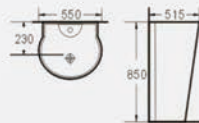

D6301

One piece basin
Size: 550x520x850 mm

D6301B

One piece basin
Size: 500x500x830 mm

D6004A

One piece basin
Size: 400x400x850 mm

D6004B

One piece basin
Size: 400x400x850 mm

D6008A/B

One piece basin
Size: 400x460x900 mm

D6009

One piece basin
Size: 400x400x850 mm

D6010

One piece basin
Size: 520x400x850 mm

D6011

One piece basin
Size: 550x515x850 mm

D6089

One piece basin
Size: 510x460x850 mm

D6018

One piece basin
Size: 450x460x970 mm

D6023A/B

One piece basin
Size: 450x460x850 mm

D6028

One piece basin
Size: 385x385x840 mm