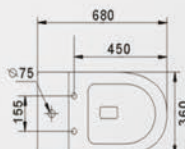

Frontal view

B2303AB
Washdown two piece toilet
Size: 610x360x830 mm

Side view

Top view

Frontal view

B2303A
Washdown two piece toilet
Size: 610x360x830 mm

Side view

Top view

Frontal view

B2366A
Washdown two piece toilet
Size: 610x360x855 mm

Side view

Top view

Frontal view

B2304A
Washdown two piece toilet
Size: 680x360x820 mm

Side view

Top view

Frontal view

B2358A
Washdown two piece toilet
Size: 630x360x855 mm

Side view

Top view

Frontal view

B2080A
Washdown two piece toilet
Size: 700x360x790 mm

Side view

Top view

Frontal view

B2040A
Washdown two piece toilet
Size: 670x370x820 mm

Side view

Top view

Frontal view

B2011A
Washdown two piece toilet
Size: 710x400x760 mm

Side view

Top view