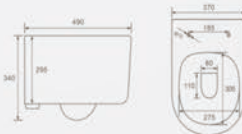

G-5389WH

Washdown wall-hung bidet
Size: 525x360x330 mm
Fixing to wall with back

B-2280

Washdown wall-hung toilet
Size: 480x370x370 mm
Fixing to wall with back

G-5280WH

Washdown wall-hung bidet
Size: 480x370x325 mm
Fixing to wall with back

B-2380 MINI

Washdown wall-hung toilet
Size: 510x350x360 mm
Fixing to wall with back

G-5390WH MINI

Washdown wall-hung bidet
Size: 510x350x320 mm
Fixing to wall with back

B-2376 MINI

Washdown wall-hung toilet
Size: 480x370x370 mm
Fixing to wall with back

G-5376WH MINI

Washdown wall-hung bidet
Size: 480x370x325 mm
Fixing to wall with back

B-2365 MINI

Washdown wall-hung toilet
Size: 490x370x340 mm
Fixing to wall with back

G-5365WH MINI

Washdown wall-hung bidet
Size: 490x370x300 mm
Fixing to wall with back