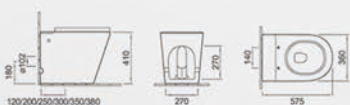

A-381A/B-381B

Pulse tankless floor mounted toilet
Size: 575x360x410 mm
Fixing to wall with back