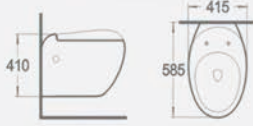

B-2301

Washdown wall-hung toilet
Size: 585x415x410 mm
Fixing to wall with back

G-5301WH

Washdown wall-hung bidet
Size: 585x415x410 mm
Fixing to wall with back

B-2370

Washdown wall-hung toilet
Size: 570x350x330 mm
Fixing to wall with back

G-5370WH

Washdown wall-hung bidet
Size: 570x350x330 mm
Fixing to wall with back

B-2375

Washdown wall-hung toilet
Size: 565x380x320 mm
Fixing to wall with back

G-5375WH

Washdown wall-hung bidet
Size: 600x385x380 mm
Fixing to wall with back