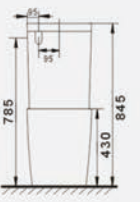

Washdown two piece toilet
Size: 635x360x825 mm
Size: 675x355x815 mm

B2355A

Washdown two piece toilet
Size: 645x370x800 mm

B2359A

Washdown two piece toilet
Size: 640x370x800 mm

B2355AS

Washdown two piece toilet
Size: 640x360x790 mm

**B2376A/
B2376A-1**

Washdown two piece toilet
Size: 680x360x830 mm
Size: 620x345x815 mm

Side view

Top view

Frontal view

B2388A
Washdown two piece toilet
Size: 665x360x845 mm

Side view

Top view

Frontal view

B2376AB
Washdown two piece toilet
Size: 615x360x810 mm

Side view

Top view

Frontal view

B2392A
Washdown two piece toilet
Size: 665x360x840 mm

Side view

Top view

Frontal view

B2303AB
Washdown two piece toilet
Size: 610x360x830 mm

Side view

Top view

Frontal view

B2303A
Washdown two piece toilet
Size: 610x360x830 mm

Side view

Top view