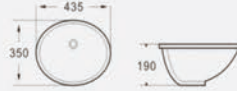

Undermounted basin
Size: 400x400x170 mm

K0416A

K0161

Undermounted basin
Size: 420x340x190 mm

K0171

Undermounted basin
Size: 435x350x190 mm

K0181

Undermounted basin
Size: 465x385x195 mm