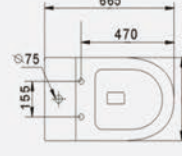

Washdown two piece toilet
Size: 635x360x825 mm
Size: 675x355x815 mm

B2355A

Washdown two piece toilet
Size: 645x370x800 mm

B2359A

Washdown two piece toilet
Size: 640x370x800 mm

B2355AS

Washdown two piece toilet
Size: 640x360x790 mm

**B2376A/
B2376A-1**

Washdown two piece toilet
Size: 680x360x830 mm
Size: 620x345x815 mm

Side view

Top view

Frontal view

B2388A
Washdown two piece toilet
Size: 665x360x845 mm

Side view

Top view

Frontal view

B2376AB
Washdown two piece toilet
Size: 615x360x810 mm

Side view

Top view

Frontal view

B2392A
Washdown two piece toilet
Size: 665x360x840 mm

Side view

Top view

Frontal view

B2303AB
Washdown two piece toilet
Size: 610x360x830 mm

Side view

Top view

Frontal view

B2303A
Washdown two piece toilet
Size: 610x360x830 mm

Side view

Top view