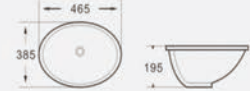

Undermounted basin
Size: 400x400x170 mm

K0416A

K0161

Undermounted basin
Size: 420x340x190 mm

K0171

Undermounted basin
Size: 435x350x190 mm

K0181

Undermounted basin
Size: 465x385x195 mm