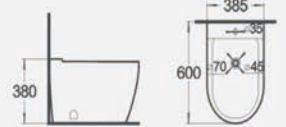

C-389C

Pulse tankless wall-hung toilet

Size: 565x360x335 mm

Fixing to wall with back

B-2370B

Washdown wall-hung toilet
Size: 575x350x405 mm
Fixing to wall with back

G-5370

Washdown wall-hung bidet
Size: 575x350x405 mm
Fixing to wall with back

B-2375B

Washdown wall-hung toilet
Size: 570x380x400 mm
Fixing to wall with back

G-5375

Washdown wall-hung bidet
Size: 600x385x380 mm
Fixing to wall with back

B-2380B

Washdown wall-hung toilet
Size: 640x360x390 mm
Fixing to wall with back