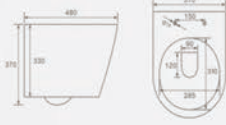

G-5370WH

Washdown wall-hung bidet
Size: 570x350x330 mm
Fixing to wall with back

B-2375

Washdown wall-hung toilet
Size: 565x380x320 mm
Fixing to wall with back

G-5375WH

Washdown wall-hung bidet
Size: 600x385x380 mm
Fixing to wall with back

B-2380

Washdown wall-hung toilet
Size: 610x360x390 mm
Fixing to wall with back

G-5380WH

Washdown wall-hung bidet
Size: 565x365x320 mm
Fixing to wall with back

B-2389

Washdown wall-hung toilet
Size: 525x360x330 mm
Fixing to wall with back

G-5389WH

Washdown wall-hung bidet
Size: 525x360x330 mm
Fixing to wall with back

B-2280

Washdown wall-hung toilet
Size: 480x370x370 mm
Fixing to wall with back

G-5280WH

Washdown wall-hung bidet
Size: 480x370x325 mm
Fixing to wall with back