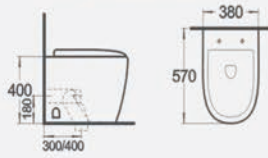

C-389C

Pulse tankless wall-hung toilet

Size: 565x360x335 mm

Fixing to wall with back

B-2370B

Washdown wall-hung toilet
Size: 575x350x405 mm
Fixing to wall with back

G-5370

Washdown wall-hung bidet
Size: 575x350x405 mm
Fixing to wall with back

B-2375B

Washdown wall-hung toilet
Size: 570x380x400 mm
Fixing to wall with back

G-5375

Washdown wall-hung bidet
Size: 600x385x380 mm
Fixing to wall with back

B-2380B

Washdown wall-hung toilet
Size: 640x360x390 mm
Fixing to wall with back