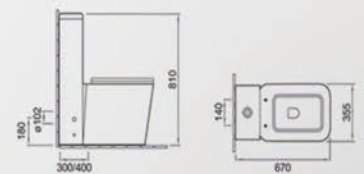

Frontal view

B2040A
Washdown two piece toilet
Size: 670x370x820 mm

Side view

Top view

Frontal view

B2011A
Washdown two piece toilet
Size: 710x400x760 mm

Side view

Top view

Frontal view

A376

Washdown one piece toilet
Size: 680x375x810 mm

A321

Washdown one piece toilet
Size: 700x380x700 mm

A339

Washdown one piece toilet
Size: 700x380x790 mm

A371

Washdown one piece toilet
Size: 700x365x830 mm

A380

Washdown one piece toilet
Size: 710x360x850 mm

A389

Washdown one piece toilet
Size: 660x360x850 mm

A390

Washdown one piece toilet
Size: 680x400x780 mm

A370

Washdown one piece toilet
Size: 670x355x810 mm

B2376H

Handicapped Back To Wall Toilet
Size: 560x370x500 mm

G5376H

Handicapped Back To Wall Bidet
Size: 560x370x500 mm

B2369B

Handicapped Toilet Suite
Size: 800x370x815 mm