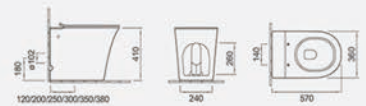

A-370A/B-370B

Pulse tankless floor mounted toilet
Size: 600x360x410 mm
Fixing to wall with back

A-370B

Pulse tankless floor mounted toilet
Size: 600x360x410 mm
Fixing to wall with back

A-371A/B-371B

Pulse tankless floor mounted toilet
Size: 570x360x410 mm
Fixing to wall with back

A-372A

Pulse tankless floor mounted toilet
Size: 580x360x400 mm
Fixing to wall with back

A-375A/B-375B

Pulse tankless floor mounted toilet
Size: 570x350x330 mm
Fixing to wall with back

A-375B

Pulse tankless floor mounted toilet
Size: 610x385x460 mm
Fixing to wall with back