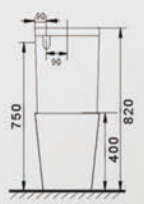

Frontal view

B2303AB
Washdown two piece toilet
Size: 610x360x830 mm

Side view

Top view

Frontal view

B2303A
Washdown two piece toilet
Size: 610x360x830 mm

Side view

Top view

Frontal view

B2366A
Washdown two piece toilet
Size: 610x360x855 mm

Side view

Top view

Frontal view

B2304A
Washdown two piece toilet
Size: 680x360x820 mm

Side view

Top view

Frontal view

B2358A
Washdown two piece toilet
Size: 630x360x855 mm

Side view

Top view

Frontal view

B2080A
Washdown two piece toilet
Size: 700x360x790 mm

Side view

Top view

Frontal view

B2040A
Washdown two piece toilet
Size: 670x370x820 mm

Side view

Top view

Frontal view

B2011A
Washdown two piece toilet
Size: 710x400x760 mm

Side view

Top view