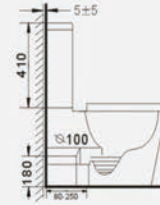

Frontal view

B2376AB
Washdown two piece toilet
Size: 615x360x810 mm

Side view

Top view

Frontal view

B2392A
Washdown two piece toilet
Size: 665x360x840 mm

Side view

Top view

Frontal view

B2303AB
Washdown two piece toilet
Size: 610x360x830 mm

Side view

Top view

Frontal view

B2303A
Washdown two piece toilet
Size: 610x360x830 mm

Side view

Top view

Frontal view

B2366A
Washdown two piece toilet
Size: 610x360x855 mm

Side view

Top view

Frontal view

B2304A
Washdown two piece toilet
Size: 680x360x820 mm

Side view

Top view