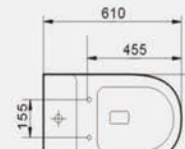

**B2376A/
B2376A-1**

Washdown two piece toilet
Size: 680x360x830 mm
Size: 620x345x815 mm

Side view

Top view

Frontal view

B2388A
Washdown two piece toilet
Size: 665x360x845 mm

Side view

Top view

Frontal view

B2376AB
Washdown two piece toilet
Size: 615x360x810 mm

Side view

Top view

Frontal view

B2392A
Washdown two piece toilet
Size: 665x360x840 mm

Side view

Top view

Frontal view

B2303AB
Washdown two piece toilet
Size: 610x360x830 mm

Side view

Top view

Frontal view

B2303A
Washdown two piece toilet
Size: 610x360x830 mm

Side view

Top view

Frontal view

B2366A
Washdown two piece toilet
Size: 610x360x855 mm

Side view

Top view

Frontal view

B2304A
Washdown two piece toilet
Size: 680x360x820 mm

Side view

Top view