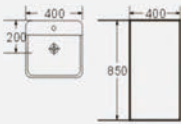

A-150D

Vanity top basin
Size: 1515x460x190 mm

A-100

Vanity top basin
Size: 1000x465x190 mm

A-100L

Vanity top basin
Size: 1015x465x190 mm

A-120

Vanity top basin
Size: 1215x460x190 mm

D6301

One piece basin
Size: 550x520x850 mm

D6301B

One piece basin
Size: 500x500x830 mm

D6004A

One piece basin
Size: 400x400x850 mm

D6004B

One piece basin
Size: 400x400x850 mm

D6008A/B

One piece basin
Size: 400x460x900 mm

D6009

One piece basin
Size: 400x400x850 mm

D6010

One piece basin
Size: 520x400x850 mm

D6011

One piece basin
Size: 550x515x850 mm