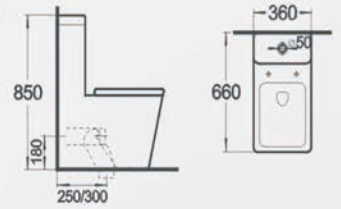

Frontal view

B2040A
Washdown two piece toilet
Size: 670x370x820 mm

Side view

Top view

Frontal view

B2011A
Washdown two piece toilet
Size: 710x400x760 mm

Side view

Top view

Frontal view

A376

Washdown one piece toilet
Size: 680x375x810 mm

A321

Washdown one piece toilet
Size: 700x380x700 mm

A339

Washdown one piece toilet
Size: 700x380x790 mm

A371

Washdown one piece toilet
Size: 700x365x830 mm

A380

Washdown one piece toilet
Size: 710x360x850 mm

A389

Washdown one piece toilet
Size: 660x360x850 mm

A390

Washdown one piece toilet
Size: 680x400x780 mm

A370