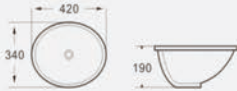

Undermounted basin
Size: 400x400x170 mm

K0416A

K0161

Undermounted basin
Size: 420x340x190 mm

K0171

Undermounted basin
Size: 435x350x190 mm

K0181

Undermounted basin
Size: 465x385x195 mm