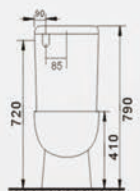

Frontal view

B2366A
Washdown two piece toilet
Size: 610x360x855 mm

Side view

Top view

Frontal view

B2304A
Washdown two piece toilet
Size: 680x360x820 mm

Side view

Top view

Frontal view

B2358A
Washdown two piece toilet
Size: 630x360x855 mm

Side view

Top view

Frontal view

B2080A
Washdown two piece toilet
Size: 700x360x790 mm

Side view

Top view

Frontal view

B2040A
Washdown two piece toilet
Size: 670x370x820 mm

Side view

Top view

Frontal view

B2011A
Washdown two piece toilet
Size: 710x400x760 mm

Side view

Top view

Frontal view

A376

Washdown one piece toilet
Size: 680x375x810 mm

A321

Washdown one piece toilet
Size: 700x380x700 mm

A339

Washdown one piece toilet
Size: 700x380x790 mm

A371