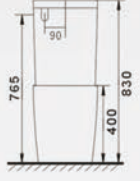

A-381A/B-381B

Pulse tankless floor mounted toilet
Size: 575x360x410 mm
Fixing to wall with back

A-389A/B-389B

Pulse tankless floor mounted toilet
Size: 565x360x410 mm
Fixing to wall with back

B2370A/ 2370A-1

Washdown two piece toilet
Size: 635x360x825 mm
Size: 675x355x815 mm

B2355A

Washdown two piece toilet
Size: 645x370x800 mm

B2359A

Washdown two piece toilet
Size: 640x370x800 mm

B2355AS

Washdown two piece toilet
Size: 640x360x790 mm

**B2376A/
B2376A-1**

Washdown two piece toilet
Size: 680x360x830 mm
Size: 620x345x815 mm

Side view

Top view

Frontal view

B2388A
Washdown two piece toilet
Size: 665x360x845 mm

Side view

Top view

Frontal view

B2376AB
Washdown two piece toilet
Size: 615x360x810 mm

Side view

Top view

Frontal view

B2392A
Washdown two piece toilet
Size: 665x360x840 mm

Side view

Top view