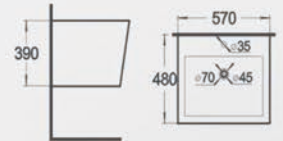

K9389

Wall-hung basin
Size: 570x480x390 mm