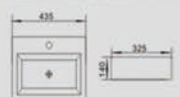

Art basin

Size: 435x435x170 mm

D9002

Art basin

Size: 597x416x130 mm

D9002-400

Art basin

Size: 435x325x140 mm