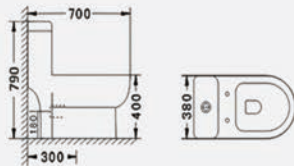

Frontal view

B2040A
Washdown two piece toilet
Size: 670x370x820 mm

Side view

Top view

Frontal view

B2011A
Washdown two piece toilet
Size: 710x400x760 mm

Side view

Top view

Frontal view

A376

Washdown one piece toilet
Size: 680x375x810 mm

A321

Washdown one piece toilet
Size: 700x380x700 mm

A339

Washdown one piece toilet
Size: 700x380x790 mm

A371

Washdown one piece toilet
Size: 700x365x830 mm

A380

Washdown one piece toilet
Size: 710x360x850 mm

A389

Washdown one piece toilet
Size: 660x360x850 mm

A390

Washdown one piece toilet
Size: 680x400x780 mm

A370