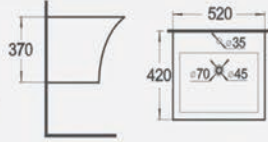

K9609

Wall-hung basin
Size: 520x420x370 mm