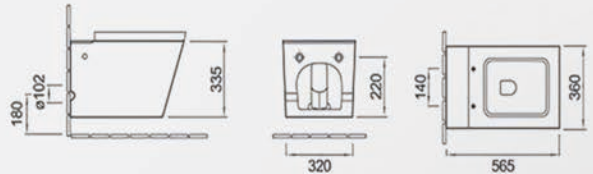

C-376C

Pulse tankless wall-hung toilet

Size: 585x360x330 mm

Fixing to wall with back

C-380C

Pulse tankless wall-hung toilet

Size: 585x360x330 mm

Fixing to wall with back