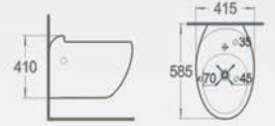

B-2301

Washdown wall-hung toilet
Size: 585x415x410 mm
Fixing to wall with back

G-5301WH

Washdown wall-hung bidet
Size: 585x415x410 mm
Fixing to wall with back

B-2370

Washdown wall-hung toilet
Size: 570x350x330 mm
Fixing to wall with back

G-5370WH

Washdown wall-hung bidet
Size: 570x350x330 mm
Fixing to wall with back

B-2375

Washdown wall-hung toilet
Size: 565x380x320 mm
Fixing to wall with back

G-5375WH

Washdown wall-hung bidet
Size: 600x385x380 mm
Fixing to wall with back