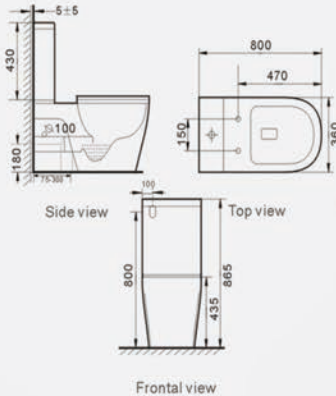

B2369A

Handicapped Toilet Suite
Size: 800x360x815 mm