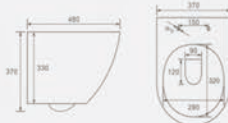

G-5389WH

Washdown wall-hung bidet
Size: 525x360x330 mm
Fixing to wall with back

B-2280

Washdown wall-hung toilet
Size: 480x370x370 mm
Fixing to wall with back

G-5280WH

Washdown wall-hung bidet
Size: 480x370x325 mm
Fixing to wall with back

B-2380 MINI

Washdown wall-hung toilet
Size: 510x350x360 mm
Fixing to wall with back

G-5390WH MINI

Washdown wall-hung bidet
Size: 510x350x320 mm
Fixing to wall with back

B-2376 MINI

Washdown wall-hung toilet
Size: 480x370x370 mm
Fixing to wall with back

G-5376WH MINI

Washdown wall-hung bidet
Size: 480x370x325 mm
Fixing to wall with back

B-2365 MINI

Washdown wall-hung toilet
Size: 490x370x340 mm
Fixing to wall with back

G-5365WH MINI

Washdown wall-hung bidet
Size: 490x370x300 mm
Fixing to wall with back