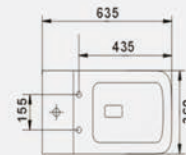

Frontal view

B2303AB
Washdown two piece toilet
Size: 610x360x830 mm

Side view

Top view

Frontal view

B2303A
Washdown two piece toilet
Size: 610x360x830 mm

Side view

Top view

Frontal view

B2366A
Washdown two piece toilet
Size: 610x360x855 mm

Side view

Top view

Frontal view

B2304A
Washdown two piece toilet
Size: 680x360x820 mm

Side view

Top view

Frontal view

B2358A
Washdown two piece toilet
Size: 630x360x855 mm

Side view

Top view

Frontal view

B2080A
Washdown two piece toilet
Size: 700x360x790 mm

Side view

Top view

Frontal view

B2040A
Washdown two piece toilet
Size: 670x370x820 mm

Side view

Top view

Frontal view

B2011A
Washdown two piece toilet
Size: 710x400x760 mm

Side view

Top view