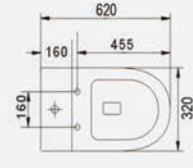

Washdown two piece toilet
Size: 635x360x825 mm
Size: 675x355x815 mm

B2355A

Washdown two piece toilet
Size: 645x370x800 mm

B2359A

Washdown two piece toilet
Size: 640x370x800 mm

B2355AS

Washdown two piece toilet
Size: 640x360x790 mm

**B2376A/
B2376A-1**

Washdown two piece toilet
Size: 680x360x830 mm
Size: 620x345x815 mm

Side view

Top view

Frontal view

B2388A
Washdown two piece toilet
Size: 665x360x845 mm

Side view

Top view

Frontal view

B2376AB
Washdown two piece toilet
Size: 615x360x810 mm

Side view

Top view

Frontal view

B2392A
Washdown two piece toilet
Size: 665x360x840 mm

Side view

Top view

Frontal view

B2303AB
Washdown two piece toilet
Size: 610x360x830 mm

Side view

Top view

Frontal view

B2303A
Washdown two piece toilet
Size: 610x360x830 mm

Side view

Top view