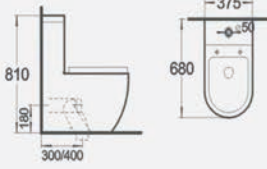

Frontal view

B2358A
Washdown two piece toilet
Size: 630x360x855 mm

Side view

Top view

Frontal view

B2080A
Washdown two piece toilet
Size: 700x360x790 mm

Side view

Top view

Frontal view

B2040A
Washdown two piece toilet
Size: 670x370x820 mm

Side view

Top view

Frontal view

B2011A
Washdown two piece toilet
Size: 710x400x760 mm

Side view

Top view

Frontal view

A376

Washdown one piece toilet
Size: 680x375x810 mm

A321

Washdown one piece toilet
Size: 700x380x700 mm

A339

Washdown one piece toilet
Size: 700x380x790 mm

A371