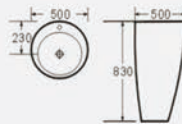

A-080L

Vanity top basin
Size: 815x465x190 mm

A-120D

Vanity top basin
Size: 1215x460x190 mm

A-090

Vanity top basin
Size: 900x465x190 mm

A-090L

Vanity top basin
Size: 915x465x190 mm

A-150D

Vanity top basin
Size: 1515x460x190 mm

A-100

Vanity top basin
Size: 1000x465x190 mm

A-100L

Vanity top basin
Size: 1015x465x190 mm

A-120

Vanity top basin
Size: 1215x460x190 mm

D6301

One piece basin
Size: 550x520x850 mm

D6301B

One piece basin
Size: 500x500x830 mm

D6004A

One piece basin
Size: 400x400x850 mm

D6004B

One piece basin
Size: 400x400x850 mm