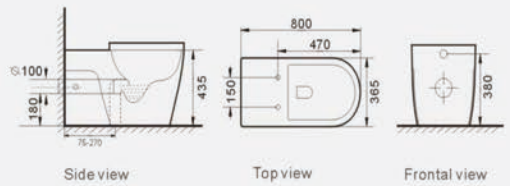

Washdown one piece toilet
Size: 700x365x830 mm

A380

Washdown one piece toilet
Size: 710x360x850 mm

A389

Washdown one piece toilet
Size: 660x360x850 mm

A390

Washdown one piece toilet
Size: 680x400x780 mm

A370

Washdown one piece toilet
Size: 670x355x810 mm

B2376H

Handicapped Back To Wall Toilet
Size: 560x370x500 mm

G5376H

Handicapped Back To Wall Bidet
Size: 560x370x500 mm

B2369B

Handicapped Toilet Suite
Size: 800x370x815 mm