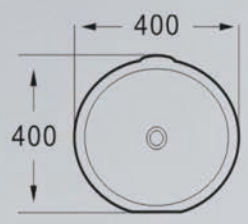

Undermounted basin
Size: 400x400x170 mm

K0416A