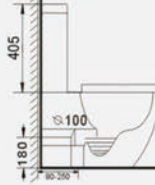

Washdown two piece toilet
Size: 635x360x825 mm
Size: 675x355x815 mm

B2355A

Washdown two piece toilet
Size: 645x370x800 mm

B2359A

Washdown two piece toilet
Size: 640x370x800 mm

B2355AS

Washdown two piece toilet
Size: 640x360x790 mm

**B2376A/
B2376A-1**

Washdown two piece toilet
Size: 680x360x830 mm
Size: 620x345x815 mm

Side view

Top view

Frontal view

B2388A
Washdown two piece toilet
Size: 665x360x845 mm

Side view

Top view

Frontal view

B2376AB
Washdown two piece toilet
Size: 615x360x810 mm

Side view

Top view

Frontal view

B2392A
Washdown two piece toilet
Size: 665x360x840 mm

Side view

Top view