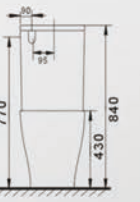

**B2376A/
B2376A-1**

Washdown two piece toilet
Size: 680x360x830 mm
Size: 620x345x815 mm

Side view

Top view

Frontal view

B2388A
Washdown two piece toilet
Size: 665x360x845 mm

Side view

Top view

Frontal view

B2376AB
Washdown two piece toilet
Size: 615x360x810 mm

Side view

Top view

Frontal view

B2392A
Washdown two piece toilet
Size: 665x360x840 mm

Side view

Top view

Frontal view

B2303AB
Washdown two piece toilet
Size: 610x360x830 mm

Side view

Top view

Frontal view

B2303A
Washdown two piece toilet
Size: 610x360x830 mm

Side view

Top view