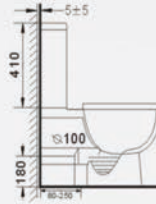

Frontal view

B2303AB
Washdown two piece toilet
Size: 610x360x830 mm

Side view

Top view

Frontal view

B2303A
Washdown two piece toilet
Size: 610x360x830 mm

Side view

Top view

Frontal view

B2366A
Washdown two piece toilet
Size: 610x360x855 mm

Side view

Top view

Frontal view

B2304A
Washdown two piece toilet
Size: 680x360x820 mm

Side view

Top view

Frontal view

B2358A
Washdown two piece toilet
Size: 630x360x855 mm

Side view

Top view

Frontal view

B2080A
Washdown two piece toilet
Size: 700x360x790 mm

Side view

Top view

Frontal view

B2040A
Washdown two piece toilet
Size: 670x370x820 mm

Side view

Top view

Frontal view

B2011A
Washdown two piece toilet
Size: 710x400x760 mm

Side view

Top view