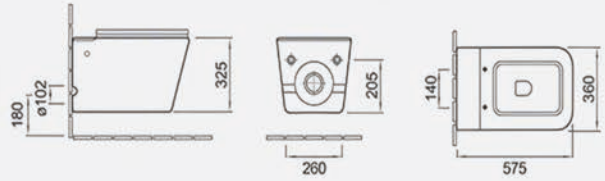

C-370C

Pulse tankless wall-hung toilet

Size: 575x360x325 mm

Fixing to wall with back

C-375C

Pulse tankless wall-hung toilet

Size: 595x385x325 mm

Fixing to wall with back