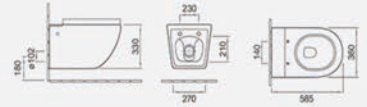

G-5376WH

Washdown wall-hung bidet
Size: 550x370x370 mm
Fixing to wall with back

B-2372

Washdown wall-hung toilet
Size: 500x350x365 mm
Fixing to wall with back

G-5372WH

Washdown wall-hung bidet
Size: 480x350x365 mm
Fixing to wall with back

C-370C

Pulse tankless wall-hung toilet

Size: 575x360x325 mm

Fixing to wall with back

C-375C

Pulse tankless wall-hung toilet

Size: 595x385x325 mm

Fixing to wall with back