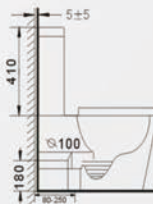

Frontal view

B2303AB
Washdown two piece toilet
Size: 610x360x830 mm

Side view

Top view

Frontal view

B2303A
Washdown two piece toilet
Size: 610x360x830 mm

Side view

Top view

Frontal view

B2366A
Washdown two piece toilet
Size: 610x360x855 mm

Side view

Top view

Frontal view

B2304A
Washdown two piece toilet
Size: 680x360x820 mm

Side view

Top view

Frontal view

B2358A
Washdown two piece toilet
Size: 630x360x855 mm

Side view

Top view

Frontal view

B2080A
Washdown two piece toilet
Size: 700x360x790 mm

Side view

Top view

Frontal view

B2040A
Washdown two piece toilet
Size: 670x370x820 mm

Side view

Top view

Frontal view

B2011A
Washdown two piece toilet
Size: 710x400x760 mm

Side view

Top view