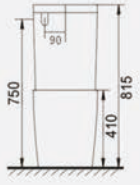

Washdown two piece toilet
Size: 635x360x825 mm
Size: 675x355x815 mm

B2355A

Washdown two piece toilet
Size: 645x370x800 mm

B2359A

Washdown two piece toilet
Size: 640x370x800 mm

B2355AS

Washdown two piece toilet
Size: 640x360x790 mm

**B2376A/
B2376A-1**

Washdown two piece toilet
Size: 680x360x830 mm
Size: 620x345x815 mm

Side view

Top view

Frontal view

B2388A
Washdown two piece toilet
Size: 665x360x845 mm

Side view

Top view

Frontal view

B2376AB
Washdown two piece toilet
Size: 615x360x810 mm

Side view

Top view

Frontal view

B2392A
Washdown two piece toilet
Size: 665x360x840 mm

Side view

Top view

Frontal view

B2303AB
Washdown two piece toilet
Size: 610x360x830 mm

Side view

Top view

Frontal view

B2303A
Washdown two piece toilet
Size: 610x360x830 mm

Side view

Top view