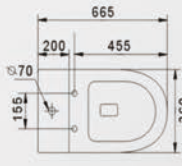

**B2376A/
B2376A-1**

Washdown two piece toilet
Size: 680x360x830 mm
Size: 620x345x815 mm

Side view

Top view

Frontal view

B2388A
Washdown two piece toilet
Size: 665x360x845 mm

Side view

Top view

Frontal view

B2376AB
Washdown two piece toilet
Size: 615x360x810 mm

Side view

Top view

Frontal view

B2392A
Washdown two piece toilet
Size: 665x360x840 mm

Side view

Top view

Frontal view

B2303AB
Washdown two piece toilet
Size: 610x360x830 mm

Side view

Top view

Frontal view

B2303A
Washdown two piece toilet
Size: 610x360x830 mm

Side view

Top view

Frontal view

B2366A
Washdown two piece toilet
Size: 610x360x855 mm

Side view

Top view

Frontal view

B2304A
Washdown two piece toilet
Size: 680x360x820 mm

Side view

Top view