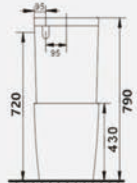

Frontal view

B2303AB
Washdown two piece toilet
Size: 610x360x830 mm

Side view

Top view

Frontal view

B2303A
Washdown two piece toilet
Size: 610x360x830 mm

Side view

Top view

Frontal view

B2366A
Washdown two piece toilet
Size: 610x360x855 mm

Side view

Top view

Frontal view

B2304A
Washdown two piece toilet
Size: 680x360x820 mm

Side view

Top view

Frontal view

B2358A
Washdown two piece toilet
Size: 630x360x855 mm

Side view

Top view

Frontal view

B2080A
Washdown two piece toilet
Size: 700x360x790 mm

Side view

Top view

Frontal view

B2040A
Washdown two piece toilet
Size: 670x370x820 mm

Side view

Top view

Frontal view

B2011A
Washdown two piece toilet
Size: 710x400x760 mm

Side view

Top view