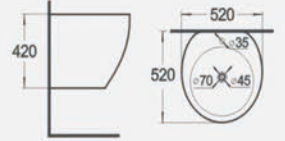

K9608

Wall-hung basin
Size: 530x440x360 mm

K9609

Wall-hung basin
Size: 520x420x370 mm

K9301

Wall-hung basin
Size: 520x520x410 mm

K9370

Wall-hung basin
Size: 630x490x455 mm