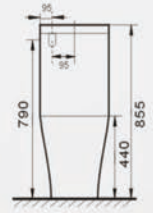

Frontal view

B2303AB
Washdown two piece toilet
Size: 610x360x830 mm

Side view

Top view

Frontal view

B2303A
Washdown two piece toilet
Size: 610x360x830 mm

Side view

Top view

Frontal view

B2366A
Washdown two piece toilet
Size: 610x360x855 mm

Side view

Top view

Frontal view

B2304A
Washdown two piece toilet
Size: 680x360x820 mm

Side view

Top view

Frontal view

B2358A
Washdown two piece toilet
Size: 630x360x855 mm

Side view

Top view

Frontal view

B2080A
Washdown two piece toilet
Size: 700x360x790 mm

Side view

Top view

Frontal view

B2040A
Washdown two piece toilet
Size: 670x370x820 mm

Side view

Top view

Frontal view

B2011A
Washdown two piece toilet
Size: 710x400x760 mm

Side view

Top view