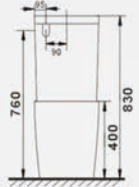

Frontal view

B2376AB
Washdown two piece toilet
Size: 615x360x810 mm

Side view

Top view

Frontal view

B2392A
Washdown two piece toilet
Size: 665x360x840 mm

Side view

Top view

Frontal view

B2303AB
Washdown two piece toilet
Size: 610x360x830 mm

Side view

Top view

Frontal view

B2303A
Washdown two piece toilet
Size: 610x360x830 mm

Side view

Top view

Frontal view

B2366A
Washdown two piece toilet
Size: 610x360x855 mm

Side view

Top view

Frontal view

B2304A
Washdown two piece toilet
Size: 680x360x820 mm

Side view

Top view

Frontal view

B2358A
Washdown two piece toilet
Size: 630x360x855 mm

Side view

Top view

Frontal view

B2080A
Washdown two piece toilet
Size: 700x360x790 mm

Side view

Top view