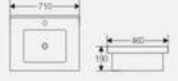

A-070

Vanity top basin
Size: 710x460x190 mm