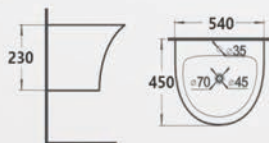

K9604

Wall-hung basin
Size: 520x460x380 mm

K9605

Wall-hung basin
Size: 470x460x370 mm

K6372

Wall-hung basin
Size: 750x425x150 mm

K9607

Wall-hung basin
Size: 540x450x230 mm