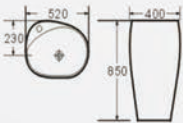

D6301

One piece basin
Size: 550x520x850 mm

D6301B

One piece basin
Size: 500x500x830 mm

D6004A

One piece basin
Size: 400x400x850 mm

D6004B

One piece basin
Size: 400x400x850 mm

D6008A/B

One piece basin
Size: 400x460x900 mm

D6009

One piece basin
Size: 400x400x850 mm

D6010

One piece basin
Size: 520x400x850 mm

D6011

One piece basin
Size: 550x515x850 mm

D6089

One piece basin
Size: 510x460x850 mm

D6018

One piece basin
Size: 450x460x970 mm

D6023A/B

One piece basin
Size: 450x460x850 mm

D6028

One piece basin
Size: 385x385x840 mm