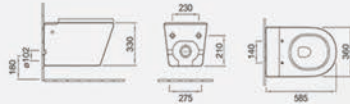

C-380C

Pulse tankless wall-hung toilet

Size: 585x360x330 mm

Fixing to wall with back