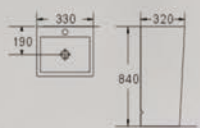

D6029
One piece basin
Size: 330x320x840 mm