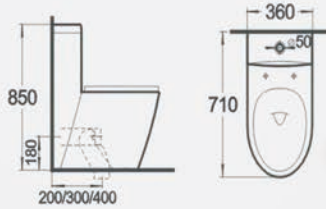

Frontal view

B2040A
Washdown two piece toilet
Size: 670x370x820 mm

Side view

Top view

Frontal view

B2011A
Washdown two piece toilet
Size: 710x400x760 mm

Side view

Top view

Frontal view

A376

Washdown one piece toilet
Size: 680x375x810 mm

A321

Washdown one piece toilet
Size: 700x380x700 mm

A339

Washdown one piece toilet
Size: 700x380x790 mm

A371

Washdown one piece toilet
Size: 700x365x830 mm

A380

Washdown one piece toilet
Size: 710x360x850 mm

A389

Washdown one piece toilet
Size: 660x360x850 mm

A390

Washdown one piece toilet
Size: 680x400x780 mm

A370