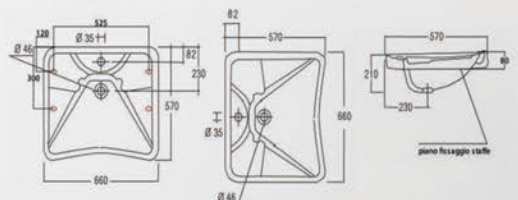

B2376H

Handicapped Back To Wall Toilet
Size: 560x370x500 mm

G5376H

Handicapped Back To Wall Bidet
Size: 560x370x500 mm

B2369B

Handicapped Toilet Suite
Size: 800x370x815 mm

B2369A

Handicapped Toilet Suite
Size: 800x360x815 mm

B2356A

Handicapped Toilet Suite
Size: 800x370x815 mm

B2040H

Handicapped Toilet Suite
Size: 660x570x210 mm

K9040H

Handicapped Basin
Size: 660x570x210 mm