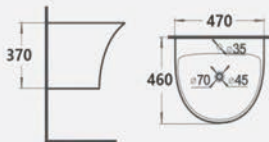

K9605

Wall-hung basin
Size: 470x460x370 mm