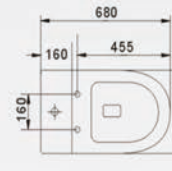

Washdown two piece toilet
Size: 635x360x825 mm
Size: 675x355x815 mm

B2355A

Washdown two piece toilet
Size: 645x370x800 mm

B2359A

Washdown two piece toilet
Size: 640x370x800 mm

B2355AS

Washdown two piece toilet
Size: 640x360x790 mm

**B2376A/
B2376A-1**

Washdown two piece toilet
Size: 680x360x830 mm
Size: 620x345x815 mm

Side view

Top view

Frontal view

B2388A
Washdown two piece toilet
Size: 665x360x845 mm

Side view

Top view

Frontal view

B2376AB
Washdown two piece toilet
Size: 615x360x810 mm

Side view

Top view

Frontal view

B2392A
Washdown two piece toilet
Size: 665x360x840 mm

Side view

Top view

Frontal view

B2303AB
Washdown two piece toilet
Size: 610x360x830 mm

Side view

Top view

Frontal view

B2303A
Washdown two piece toilet
Size: 610x360x830 mm

Side view

Top view