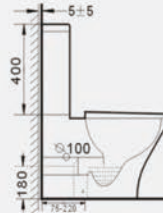

Frontal view

B2376AB
Washdown two piece toilet
Size: 615x360x810 mm

Side view

Top view

Frontal view

B2392A
Washdown two piece toilet
Size: 665x360x840 mm

Side view

Top view

Frontal view

B2303AB
Washdown two piece toilet
Size: 610x360x830 mm

Side view

Top view

Frontal view

B2303A
Washdown two piece toilet
Size: 610x360x830 mm

Side view

Top view

Frontal view

B2366A
Washdown two piece toilet
Size: 610x360x855 mm

Side view

Top view

Frontal view

B2304A
Washdown two piece toilet
Size: 680x360x820 mm

Side view

Top view