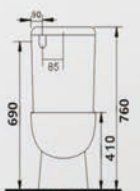

Frontal view

B2366A
Washdown two piece toilet
Size: 610x360x855 mm

Side view

Top view

Frontal view

B2304A
Washdown two piece toilet
Size: 680x360x820 mm

Side view

Top view

Frontal view

B2358A
Washdown two piece toilet
Size: 630x360x855 mm

Side view

Top view

Frontal view

B2080A
Washdown two piece toilet
Size: 700x360x790 mm

Side view

Top view

Frontal view

B2040A
Washdown two piece toilet
Size: 670x370x820 mm

Side view

Top view

Frontal view

B2011A
Washdown two piece toilet
Size: 710x400x760 mm

Side view

Top view

Frontal view

A376

Washdown one piece toilet
Size: 680x375x810 mm

A321

Washdown one piece toilet
Size: 700x380x700 mm

A339

Washdown one piece toilet
Size: 700x380x790 mm

A371