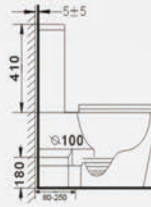

**B2376A/
B2376A-1**

Washdown two piece toilet
Size: 680x360x830 mm
Size: 620x345x815 mm

Side view

Top view

Frontal view

B2388A
Washdown two piece toilet
Size: 665x360x845 mm

Side view

Top view

Frontal view

B2376AB
Washdown two piece toilet
Size: 615x360x810 mm

Side view

Top view

Frontal view

B2392A
Washdown two piece toilet
Size: 665x360x840 mm

Side view

Top view

Frontal view

B2303AB
Washdown two piece toilet
Size: 610x360x830 mm

Side view

Top view

Frontal view

B2303A
Washdown two piece toilet
Size: 610x360x830 mm

Side view

Top view

Frontal view

B2366A
Washdown two piece toilet
Size: 610x360x855 mm

Side view

Top view

Frontal view

B2304A
Washdown two piece toilet
Size: 680x360x820 mm

Side view

Top view