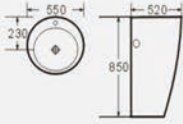

A-080L

Vanity top basin
Size: 815x465x190 mm

A-120D

Vanity top basin
Size: 1215x460x190 mm

A-090

Vanity top basin
Size: 900x465x190 mm

A-090L

Vanity top basin
Size: 915x465x190 mm

A-150D

Vanity top basin
Size: 1515x460x190 mm

A-100

Vanity top basin
Size: 1000x465x190 mm

A-100L

Vanity top basin
Size: 1015x465x190 mm

A-120

Vanity top basin
Size: 1215x460x190 mm

D6301

One piece basin
Size: 550x520x850 mm

D6301B

One piece basin
Size: 500x500x830 mm

D6004A

One piece basin
Size: 400x400x850 mm

D6004B

One piece basin
Size: 400x400x850 mm