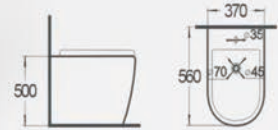

Washdown one piece toilet
Size: 700x365x830 mm

A380

Washdown one piece toilet
Size: 710x360x850 mm

A389

Washdown one piece toilet
Size: 660x360x850 mm

A390

Washdown one piece toilet
Size: 680x400x780 mm

A370

Washdown one piece toilet
Size: 670x355x810 mm

B2376H

Handicapped Back To Wall Toilet
Size: 560x370x500 mm

G5376H

Handicapped Back To Wall Bidet
Size: 560x370x500 mm

B2369B

Handicapped Toilet Suite
Size: 800x370x815 mm