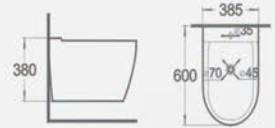

B-2301

Washdown wall-hung toilet
Size: 585x415x410 mm
Fixing to wall with back

G-5301WH

Washdown wall-hung bidet
Size: 585x415x410 mm
Fixing to wall with back

B-2370

Washdown wall-hung toilet
Size: 570x350x330 mm
Fixing to wall with back

G-5370WH

Washdown wall-hung bidet
Size: 570x350x330 mm
Fixing to wall with back

B-2375

Washdown wall-hung toilet
Size: 565x380x320 mm
Fixing to wall with back

G-5375WH

Washdown wall-hung bidet
Size: 600x385x380 mm
Fixing to wall with back