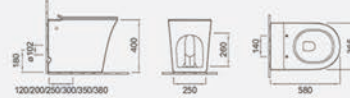

A-372A

Pulse tankless floor mounted toilet
Size: 580x360x400 mm
Fixing to wall with back