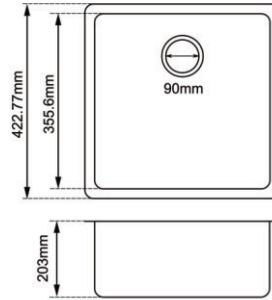

**CH8644R.KS**

Waste included  
Finish: Silver  
Material: SS304  
Weight: 14.5kg  
Package Size: 90.5X51X27.5cm

**KS1044-R/KS1044-RB**

Waste included  
Finish: Silver/Dark Grey  
Material: SS304  
Installation Type: Drop-in/Top-mounted  
Overall size: 1000mm(L) x 440mm(W) x 232mm(H)

**Drawing**

**KS5444-R/KS5444-RB**

Waste included  
Finish: Silver/Dark Grey  
Material: SS304  
Installation Type: Drop-in/Top-mounted, Flush-mounted and Under-mounted  
Overall size: 540mm(L) x 440mm(W) x 205mm(H)

**Drawing**

**KS6045-R/KS6045-RB**

Waste included  
Finish: Silver/Dark Grey  
Material: SS304  
Installation Type: Drop-in/Top-mounted, Flush-mounted and Under-mounted  
Overall size: 600mm(L) x 450mm(W) x 205mm(H)

**Drawing**

**KS7650-R/KS7650-RB**

Waste included  
Finish: Silver/Dark Grey  
Material: SS304  
Installation Type: Drop-in/Top-mounted, Flush-mounted and Under-mounted  
Overall size: 760mm(L) x 500mm(W) x 205mm(H)