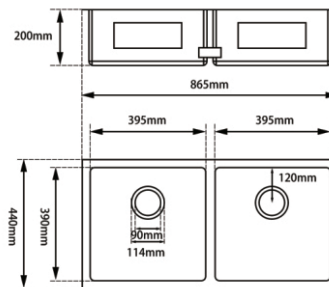

**CH8644R.KS**

Waste included  
Finish: Silver  
Material: SS304  
Weight: 14.5kg  
Package Size: 90.5X51X27.5cm

**KS1044-R/KS1044-RB**

Waste included  
Finish: Silver/Dark Grey  
Material: SS304  
Installation Type: Drop-in/Top-mounted  
Overall size: 1000mm(L) x 440mm(W) x 232mm(H)

**Drawing**

**KS5444-R/KS5444-RB**

Waste included  
Finish: Silver/Dark Grey  
Material: SS304  
Installation Type: Drop-in/Top-mounted, Flush-mounted and Under-mounted  
Overall size: 540mm(L) x 440mm(W) x 205mm(H)

**Drawing**

**KS6045-R/KS6045-RB**

Waste included  
Finish: Silver/Dark Grey  
Material: SS304  
Installation Type: Drop-in/Top-mounted, Flush-mounted and Under-mounted  
Overall size: 600mm(L) x 450mm(W) x 205mm(H)

**Drawing**

**KS7650-R/KS7650-RB**

Waste included  
Finish: Silver/Dark Grey  
Material: SS304  
Installation Type: Drop-in/Top-mounted, Flush-mounted and Under-mounted  
Overall size: 760mm(L) x 500mm(W) x 205mm(H)