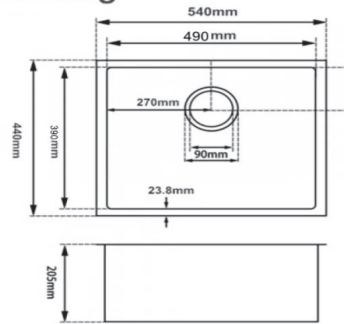

**CH8644R.KS**

Waste included  
Finish: Silver  
Material: SS304  
Weight: 14.5kg  
Package Size: 90.5X51X27.5cm

**KS1044-R/KS1044-RB**

Waste included  
Finish: Silver/Dark Grey  
Material: SS304  
Installation Type: Drop-in/Top-mounted  
Overall size: 1000mm(L) x 440mm(W) x 232mm(H)

**Drawing**

**KS5444-R/KS5444-RB**

Waste included  
Finish: Silver/Dark Grey  
Material: SS304  
Installation Type: Drop-in/Top-mounted, Flush-mounted and Under-mounted  
Overall size: 540mm(L) x 440mm(W) x 205mm(H)

**Drawing**

**KS6045-R/KS6045-RB**

Waste included  
Finish: Silver/Dark Grey  
Material: SS304  
Installation Type: Drop-in/Top-mounted, Flush-mounted and Under-mounted  
Overall size: 600mm(L) x 450mm(W) x 205mm(H)

**Drawing**

**KS7650-R/KS7650-RB**

Waste included  
Finish: Silver/Dark Grey  
Material: SS304  
Installation Type: Drop-in/Top-mounted, Flush-mounted and Under-mounted  
Overall size: 760mm(L) x 500mm(W) x 205mm(H)