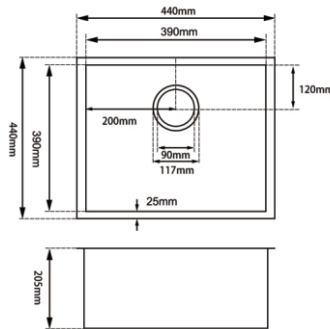

**CH4444R.KS/OX4444R.KS/
BUYG4444.KS**

Waste included
Finish: Silver/Dark Grey/Brushed Yellow Gold
Material: SS304
Weight: 8.5kg
Package Size: 51X51X27.5cm