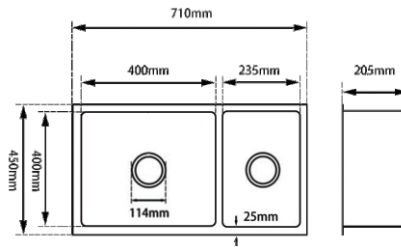

**CH7145R.KS/OX7145R.KS/
BUYG7145.KS**

Waste included
Finish: Silver/Dark Grey/Brushed Yellow Gold
Material: SS304
Weight: 12.5kg
Package Size: 78X52X29cm