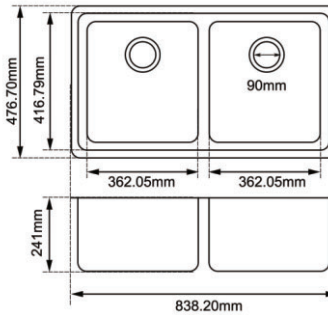

WH8347.KS/OX8347.KS

Top/Under Mount, Waste Included
Finish: White/Matte Black
Material: 80% Granite Quartz and 20% Acrylic Resin
Weight: 23.5kg
Package Size: 86X51X28cm