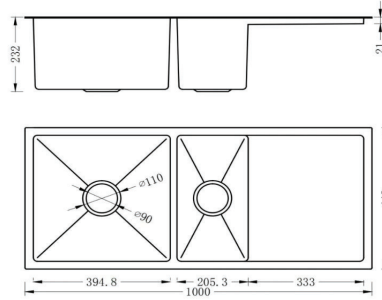

Waste included  
Finish: Silver/Dark Grey/Brushed Yellow Gold  
Material: SS304  
Weight: 12.5kg  
Package Size: 78X52X29cm

**CH7745R.KS**

Waste included  
Finish: Silver  
Material: SS304  
Weight: 14.5kg  
Package Size: 84X53X29cm

**CH8644R.KS**

Waste included  
Finish: Silver  
Material: SS304  
Weight: 14.5kg  
Package Size: 90.5X51X27.5cm

**KS1044-R/KS1044-RB**

Waste included  
Finish: Silver/Dark Grey  
Material: SS304  
Installation Type: Drop-in/Top-mounted  
Overall size: 1000mm(L) x 440mm(W) x 232mm(H)

**Drawing**

**KS5444-R/KS5444-RB**

Waste included  
Finish: Silver/Dark Grey  
Material: SS304  
Installation Type: Drop-in/Top-mounted, Flush-mounted and Under-mounted  
Overall size: 540mm(L) x 440mm(W) x 205mm(H)

**Drawing**

**KS6045-R/KS6045-RB**

Waste included  
Finish: Silver/Dark Grey  
Material: SS304  
Installation Type: Drop-in/Top-mounted, Flush-mounted and Under-mounted  
Overall size: 600mm(L) x 450mm(W) x 205mm(H)