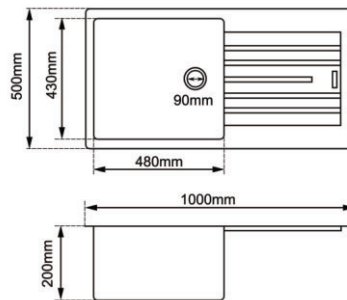

**CH8644R.KS**

Waste included  
Finish: Silver  
Material: SS304  
Weight: 14.5kg  
Package Size: 90.5X51X27.5cm

**KS1044-R/KS1044-RB**

Waste included  
Finish: Silver/Dark Grey  
Material: SS304  
Installation Type: Drop-in/Top-mounted  
Overall size: 1000mm(L) x 440mm(W) x 232mm(H)

**Drawing**

**KS7650-R/KS7650-RB**

Waste included  
Finish: Silver/Dark Grey  
Material: SS304  
Installation Type: Drop-in/Top-mounted, Flush-mounted and Under-mounted  
Overall size: 760mm(L) x 500mm(W) x 205mm(H)

**WH4242.KS/OX4242.KS**

Top/Under Mount, Waste Included  
Finish: White/Matte Black  
Material: 80% Granite Quartz and 20% Acrylic Resin  
Weight: 10.7kg  
Package Size: 45X45X23cm

**WH6347.KS/OX6347.KS**

Under Mount Only, Waste Included  
Finish: White/Matte Black  
Material: 80% Granite Quartz and 20% Acrylic Resin  
Weight: 18.8kg  
Package Size: 66X50X28cm

**WH8347.KS/OX8347.KS**

Top/Under Mount, Waste Included  
Finish: White/Matte Black  
Material: 80% Granite Quartz and 20% Acrylic Resin  
Weight: 23.5kg  
Package Size: 86X51X28cm