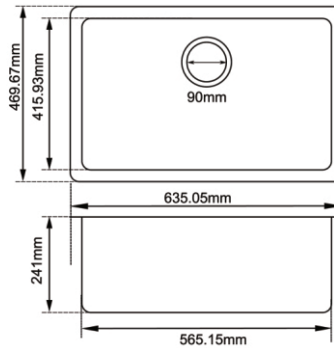

**CH8644R.KS**

Waste included  
Finish: Silver  
Material: SS304  
Weight: 14.5kg  
Package Size: 90.5X51X27.5cm

**KS1044-R/KS1044-RB**

Waste included  
Finish: Silver/Dark Grey  
Material: SS304  
Installation Type: Drop-in/Top-mounted  
Overall size: 1000mm(L) x 440mm(W) x 232mm(H)

**Drawing**

**KS6045-R/KS6045-RB**

Waste included  
Finish: Silver/Dark Grey  
Material: SS304  
Installation Type: Drop-in/Top-mounted, Flush-mounted and Under-mounted  
Overall size: 600mm(L) x 450mm(W) x 205mm(H)

**Drawing**

**KS7650-R/KS7650-RB**

Waste included  
Finish: Silver/Dark Grey  
Material: SS304  
Installation Type: Drop-in/Top-mounted, Flush-mounted and Under-mounted  
Overall size: 760mm(L) x 500mm(W) x 205mm(H)

**WH4242.KS/OX4242.KS**

Top/Under Mount, Waste Included  
Finish: White/Matte Black  
Material: 80% Granite Quartz and 20% Acrylic Resin  
Weight: 10.7kg  
Package Size: 45X45X23cm

**WH6347.KS/OX6347.KS**