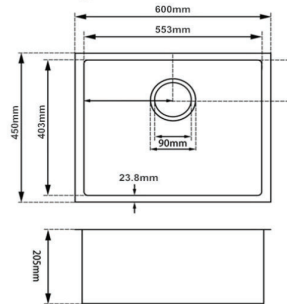

**CH8644R.KS**

Waste included  
Finish: Silver  
Material: SS304  
Weight: 14.5kg  
Package Size: 90.5X51X27.5cm

**KS1044-R/KS1044-RB**

Waste included  
Finish: Silver/Dark Grey  
Material: SS304  
Installation Type: Drop-in/Top-mounted  
Overall size: 1000mm(L) x 440mm(W) x 232mm(H)

**Drawing**

**KS5444-R/KS5444-RB**

Waste included  
Finish: Silver/Dark Grey  
Material: SS304  
Installation Type: Drop-in/Top-mounted, Flush-mounted and Under-mounted  
Overall size: 540mm(L) x 440mm(W) x 205mm(H)

**Drawing**

**KS6045-R/KS6045-RB**

Waste included  
Finish: Silver/Dark Grey  
Material: SS304  
Installation Type: Drop-in/Top-mounted, Flush-mounted and Under-mounted  
Overall size: 600mm(L) x 450mm(W) x 205mm(H)

**Drawing**

**KS7650-R/KS7650-RB**

Waste included  
Finish: Silver/Dark Grey  
Material: SS304  
Installation Type: Drop-in/Top-mounted, Flush-mounted and Under-mounted  
Overall size: 760mm(L) x 500mm(W) x 205mm(H)