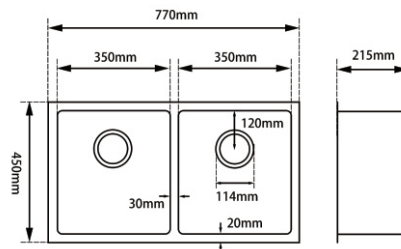

CH7745R.KS

Waste included
Finish: Silver
Material: SS304
Weight: 14.5kg
Package Size: 84X53X29cm