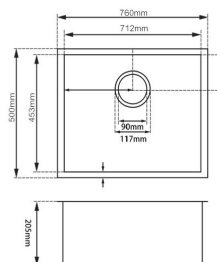

**CH8644R.KS**

Waste included  
Finish: Silver  
Material: SS304  
Weight: 14.5kg  
Package Size: 90.5X51X27.5cm

**KS1044-R/KS1044-RB**

Waste included  
Finish: Silver/Dark Grey  
Material: SS304  
Installation Type: Drop-in/Top-mounted  
Overall size: 1000mm(L) x 440mm(W) x 232mm(H)

**Drawing**

**KS5444-R/KS5444-RB**

Waste included  
Finish: Silver/Dark Grey  
Material: SS304  
Installation Type: Drop-in/Top-mounted, Flush-mounted and Under-mounted  
Overall size: 540mm(L) x 440mm(W) x 205mm(H)

**Drawing**

**KS6045-R/KS6045-RB**

Waste included  
Finish: Silver/Dark Grey  
Material: SS304  
Installation Type: Drop-in/Top-mounted, Flush-mounted and Under-mounted  
Overall size: 600mm(L) x 450mm(W) x 205mm(H)

**Drawing**

**KS7650-R/KS7650-RB**

Waste included  
Finish: Silver/Dark Grey  
Material: SS304  
Installation Type: Drop-in/Top-mounted, Flush-mounted and Under-mounted  
Overall size: 760mm(L) x 500mm(W) x 205mm(H)